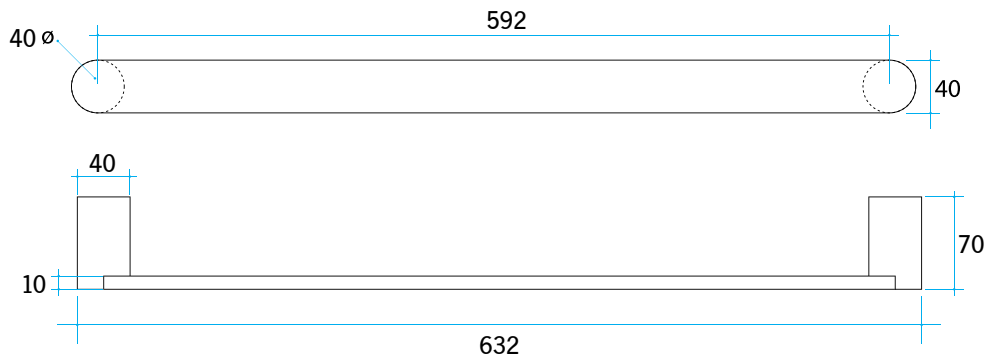

Thermorail Towel Rails 12V

Electric Heated Towel Rails for use in bathrooms

Note: All dimensions are in millimetres (mm)

Stock Code	Finish	Size (mm)	Output (W)	No. of Bars
DSP6BR	Brushed Stainless Steel	W632 x H40 x D70	13 Watts	1

Please note: Specifications are for information purposes only. Whilst every effort has been made to ensure the product specifications are accurate, due to continuing product development and improvement the specifications are subject to change. Specifications can be used to rough in and fit timber supports in the wall however we recommend no holes are drilled without having the product on site or verifying the details with the manufacturer. Thermogroup cannot be held liable or responsible for errors due to updated specifications