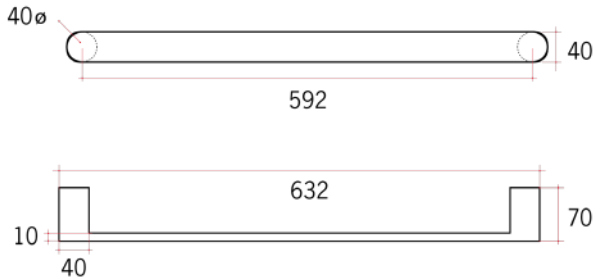

Thermorail 12V Horizontal Towel Rail
Electric Heated Towel Rails for use in bathrooms

Note: All dimensions are in millimeters (mm)

Rails are sold individually.

Stock Code	Finish	Size (mm)	Output (W)	No. of Bars
DSP6BR	Brushed Stainless steel	W632 x H40 x D70	13	1

Lead on rail

PLEASE NOTE: Specifications are for information purposes only. Whilst every effort has been made to ensure the product specifications are accurate, due to continuing product development and improvement the specifications are subject to change. Specifications can be used to rough in and fit timber supports in the wall however we recommend no holes are drilled without having the product on site or verifying the details with the manufacturer. Thermogroup cannot be held liable or responsible for errors due to updated specifications.