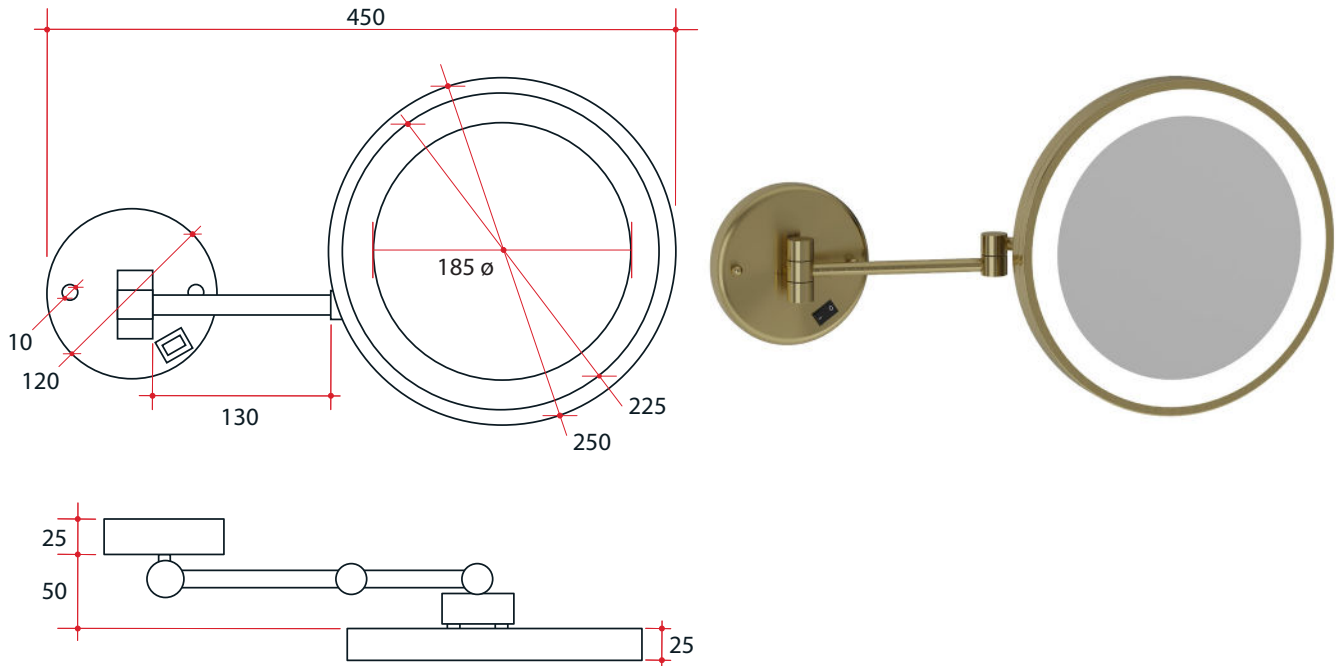

Ablaze Lit Magnifying Mirror

Note: All dimensions are in millimetres (mm)
 Maximum distance from wall - 390mm
 Depth from wall when folded - 110mm
 Total width when folded - 250mm

Stock Code	Mirror Size (mm)	Unit Size (mm)	Finish	Output (w)
L252CSMCBB	185ø	W450 x H250	Brushed Brass	3

3x magnification

Cool LED lighting

ON/OFF switch on unit

Concealed wiring only

Safe for use in bathrooms

One year warranty

Mirror tilts both ways

PLEASE NOTE: Specifications are for information purposes only. Whilst every effort has been made to ensure the product specifications are accurate, due to continuing product development and improvement, the specifications are subject to change. Specifications can be used to rough in and for timber supports in the wall however, we recommend no holes are drilled without having the product on site or verifying the details with the manufacturer. Thermogroup cannot be held liable or responsible for errors due to updated specifications.