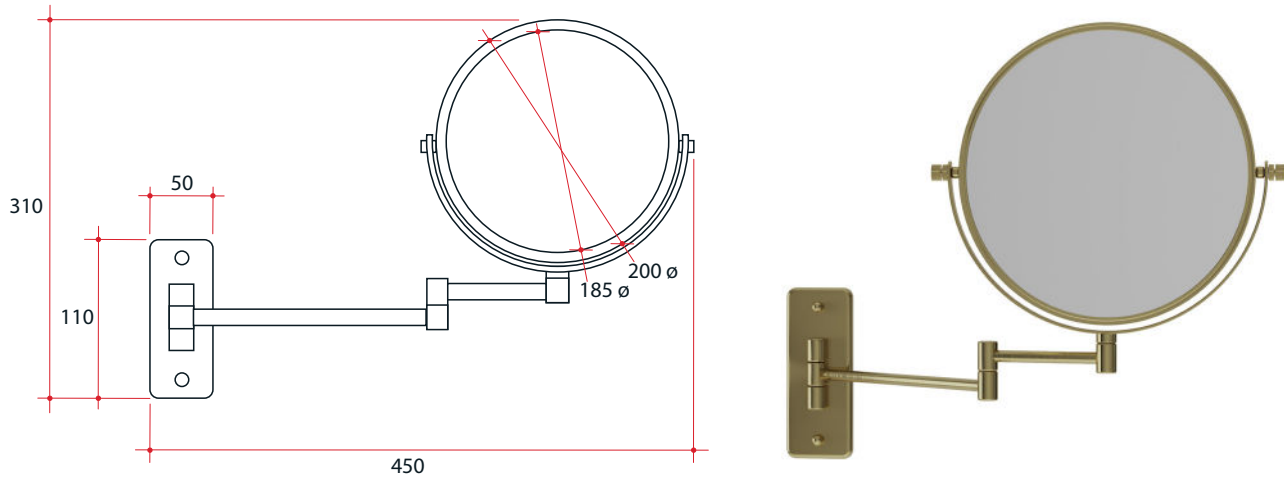

Ablaze Magnifying Mirror

Note: All dimensions are in millimetres (mm)
 Maximum distance from wall - 330mm
 Depth from wall when folded - 30mm
 Total width when folded - 250mm

Stock Code	Mirror Size (mm)	Unit Size (mm)	Finish
R16SMBB	185ø	W450 x H300	Brushed Brass

1 & 5x magnification

One year warranty

Double sided

Simple to retrofit

PLEASE NOTE: Specifications are for information purposes only. Whilst every effort has been made to ensure the product specifications are accurate, due to continuing product development and improvement, the specifications are subject to change. Specifications can be used to rough in and for timber supports in the wall however, we recommend no holes are drilled without having the product on site or verifying the details with the manufacturer. Thermogroup cannot be held liable or responsible for errors due to updated specifications.