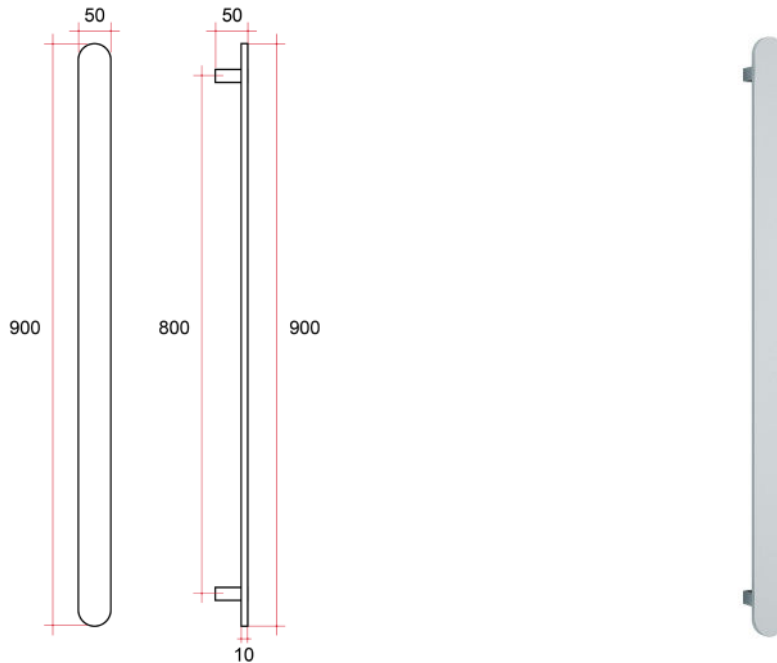

# Thermorail 12V Vertical Towel Rail

Electric Heated Towel Rails for use in bathrooms

Note: All dimensions are in millimeters (mm)

Rails are sold individually.

Stock Code	Finish	Size (mm)	Output (W)	No. of Bars
VP900	Polished Stainless Steel	W50 x H900 x D50	20	1

Ten year warranty

Safe for use in bathrooms

Quality stainless steel

Safe for use in wet areas

Concealed wiring only

Transformer included  
(12 month warranty)

Flat bar size

One towel per bar recommended

2m lead on rail

**PLEASE NOTE:** Specifications are for information purposes only. Whilst every effort has been made to ensure the product specifications are accurate, due to continuing product development and improvement the specifications are subject to change. Specifications can be used to rough in and fit timber supports in the wall however we recommend no holes are drilled without having the product on site or verifying the details with the manufacturer. Thermogroup cannot be held liable or responsible for errors due to updated specifications.