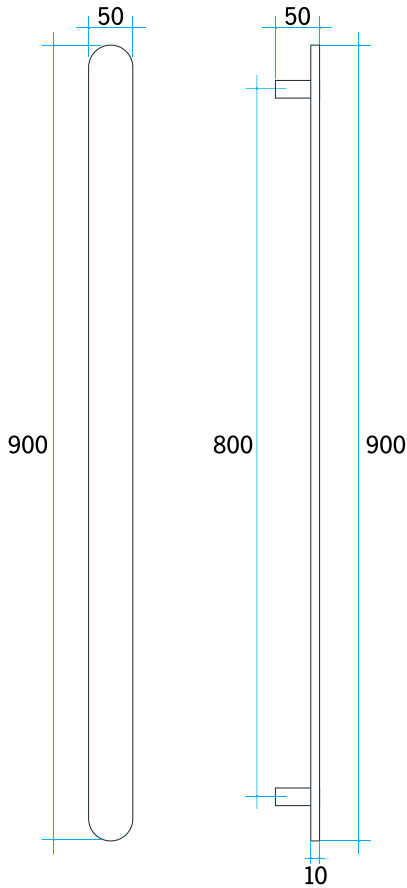

# Thermorail Flat Pill 12Volt Vertical Bar

Electric Heated Towel Rails for use in bathrooms

Note: All dimensions are in millimetres (mm)

Stock Code	Finish	Size (mm)	Output (W)	No. of Bars
VP900	Polished Stainless Steel	W50 x H900 x D50	20 Watts	1

**Please note:** Specifications are for information purposes only. Whilst every effort has been made to ensure the product specifications are accurate, due to continuing product development and improvement the specifications are subject to change. Specifications can be used to rough in and fit timber supports in the wall however we recommend no holes are drilled without having the product on site or verifying the details with the manufacturer. Thermogroup cannot be held liable or responsible for errors due to updated specifications