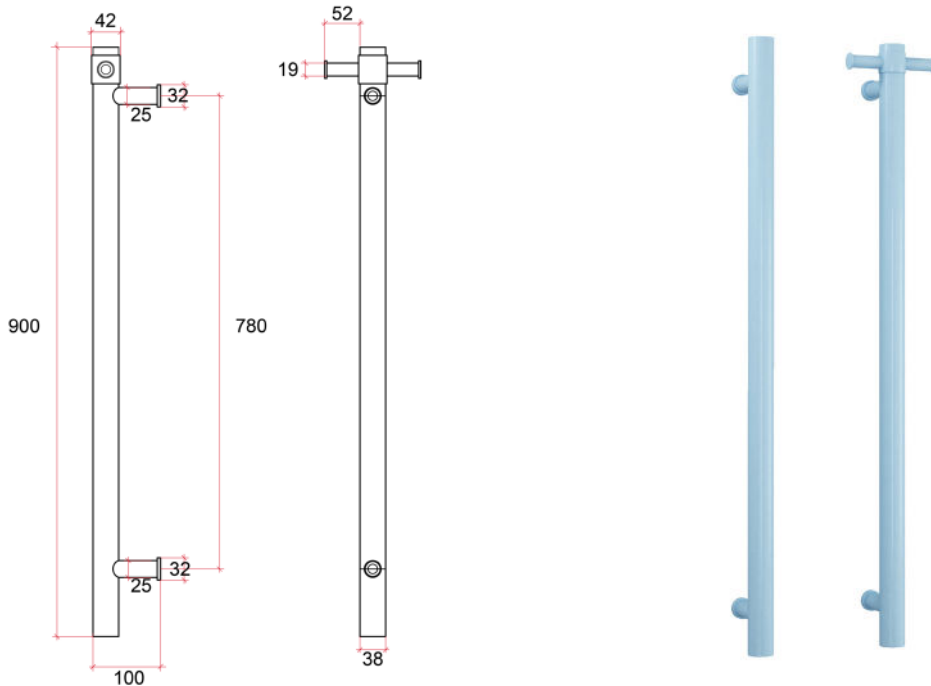

Thermorail 12V Vertical Towel Rail

Electric Heated Towel Rails for use in bathrooms

Note: All dimensions are in millimeters (mm)

Rails are sold individually. Hooks are removable.

Stock Code	Finish	Size (mm)	Output (W)	No. of Bars
VS900HBL	Horizon Blue	W142 x H900 x D100	26	1

Seven year warranty

Safe for use in bathrooms

Quality stainless steel

Safe for use in wet areas

Concealed wiring only

Transformer included
(12 month warranty)

Vertical bar size

One towel per bar recommended

2m lead on rail

Optional removable hook

PLEASE NOTE: Specifications are for information purposes only. Whilst every effort has been made to ensure the product specifications are accurate, due to continuing product development and improvement the specifications are subject to change. Specifications can be used to rough in and fit timber supports in the wall however we recommend no holes are drilled without having the product on site or verifying the details with the manufacturer. Thermogroup cannot be held liable or responsible for errors due to updated specifications.