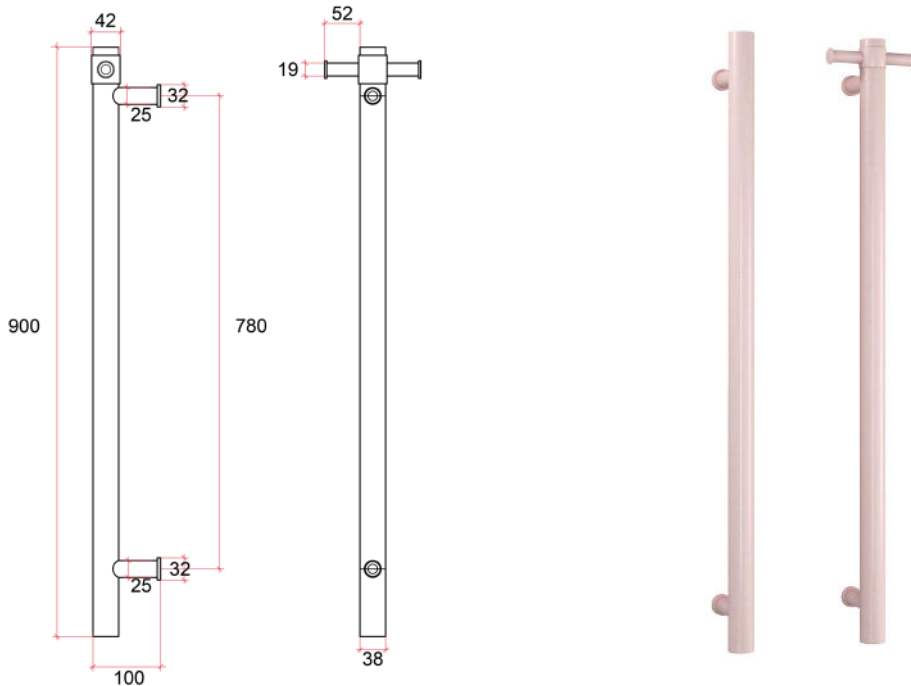

Thermorail 12V Vertical Towel Rail

Electric Heated Towel Rails for use in bathrooms

Note: All dimensions are in millimeters (mm)

Rails are sold individually. Hooks are removable.

Stock Code	Finish	Size (mm)	Output (W)	No. of Bars
VS900HDP	Dusty Pink	W142 x H900 x D100	26	1

Seven year warranty

Safe for use in bathrooms

Quality stainless steel

Safe for use in wet areas

Concealed wiring only

Transformer included
(12 month warranty)

Vertical bar size

One towel per bar recommended

2m lead on rail

Optional removable hook

PLEASE NOTE: Specifications are for information purposes only. Whilst every effort has been made to ensure the product specifications are accurate, due to continuing product development and improvement the specifications are subject to change. Specifications can be used to rough in and fit timber supports in the wall however we recommend no holes are drilled without having the product on site or verifying the details with the manufacturer. Thermogroup cannot be held liable or responsible for errors due to updated specifications.