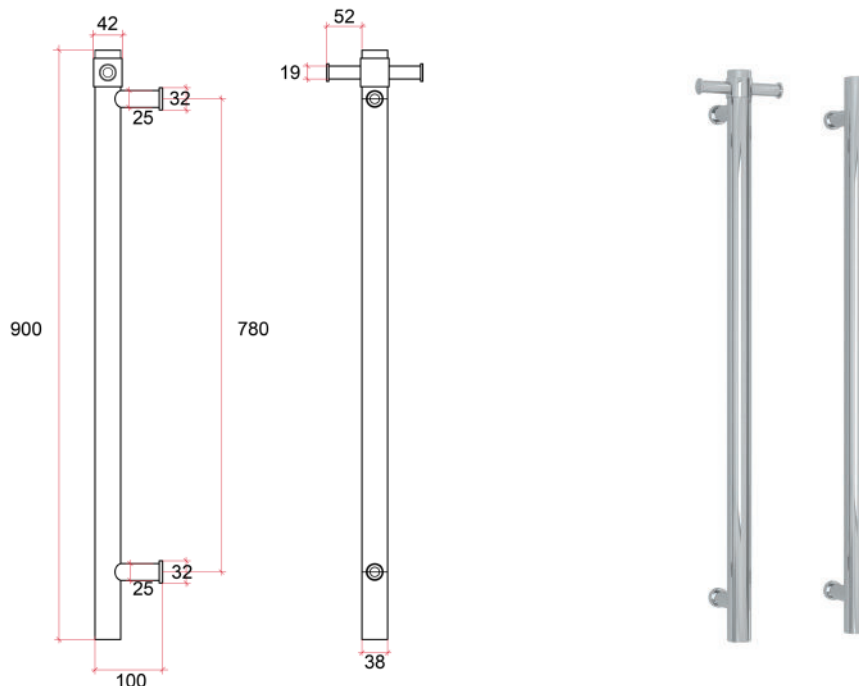

# Thermorail 12V Custom Plated Towel Rail

Electric Heated Towel Rail for use in bathrooms

Note: All dimensions are in millimeters (mm)

Rails are sold individually. Hooks are removable.

The VS900HPL is custom plated to the required finish.  
Contact the team for finish options and to discuss your requirements.

Stock Code	Finish	Size (mm)	Output (W)	No. of Bars
VS900HPL	Custom Plated	W142 x H900 x D100	30	1

Five year warranty

4-8 week lead time applies

Safe for use in bathrooms

Quality stainless steel

Safe for use in wet areas

Concealed wiring only

Transformer included  
(12 month warranty)

Vertical bar size

One towel per bar recommended

1.3m lead on rail

Optional removable hook

**PLEASE NOTE:** Specifications are for information purposes only. Whilst every effort has been made to ensure the product specifications are accurate, due to continuing product development and improvement the specifications are subject to change. Specifications can be used to rough in and fit timber supports in the wall however we recommend no holes are drilled without having the product on site or verifying the details with the manufacturer. Thermogroup cannot be held liable or responsible for errors due to updated specifications.