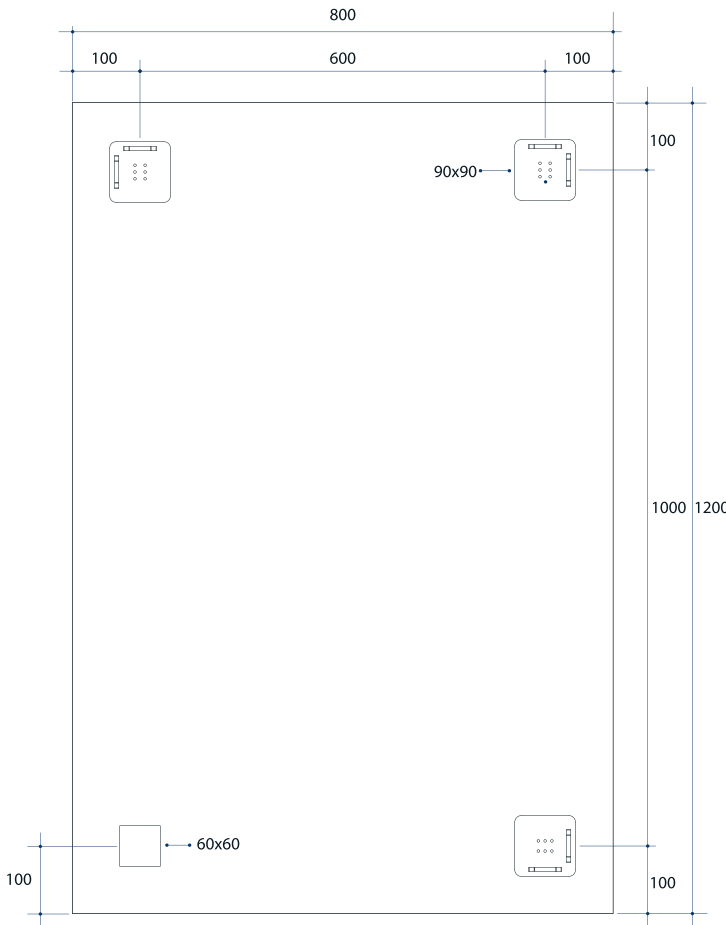

Sierra Sandblasted Border, Polished Edge Mirror

Note: All dimensions are in millimetres (mm)

Stock Code	Size (mm)	Shape	Edge
------------	-----------	-------	------

SS1280HN

1200 x 800 x 14

Rectangle

Polished Edge Sandblasted Strip

Please note: Mirrors will need to be installed in accordance with the Installation Guide. Ablaze does not take responsibility for incorrect installation of these mirrors.

PLEASE NOTE: Specifications are for information purposes only. Whilst every effort has been made to ensure the product specifications are accurate, due to continuing product development and improvement the specifications are subject to change. Specifications can be used to rough in and fit timber supports in the wall however we recommend no holes are drilled without having the product on site or verifying the details with the manufacturer. Thermogroup cannot be held liable or responsible for errors due to updated specifications.