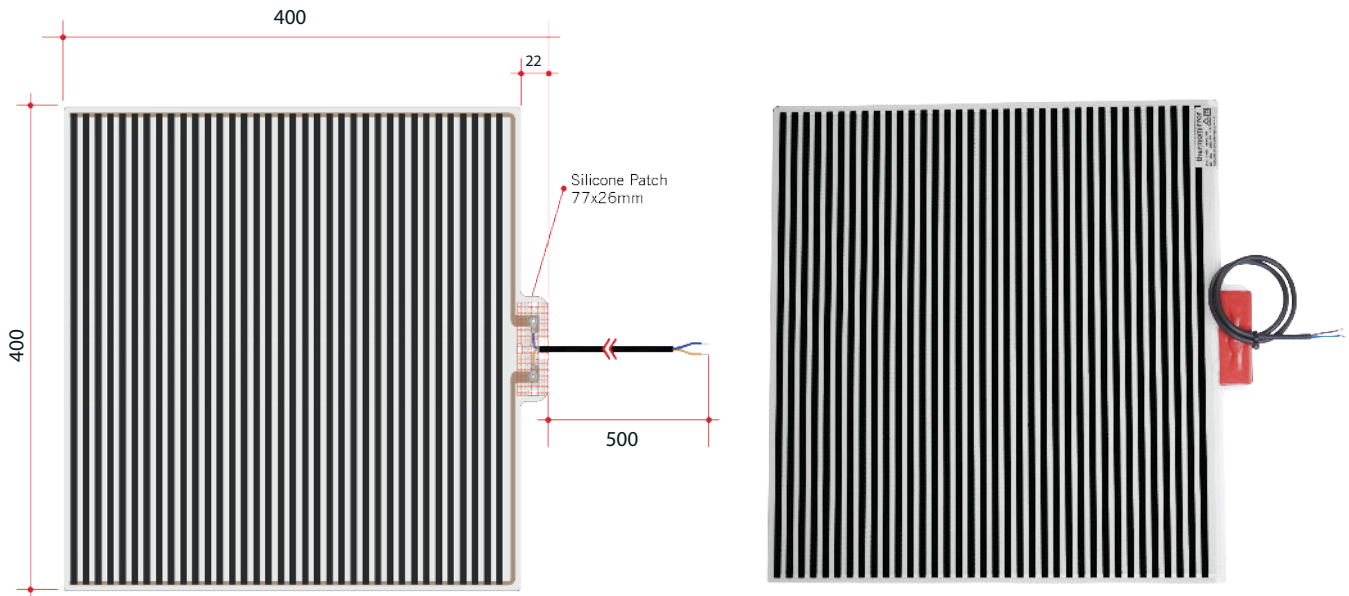

Ablaze Jackson Frameless Mirror
 Square Polished Edge Mirror with Demister

Note: All dimensions are in millimetres (mm)

Stock Code	Mirror Size (mm)	Shape	Edge
JS7575GTD	750 x 750 x 5	Square	Polished Edge

Safety backing film

Copper-free mirror

Two years warranty

Glue-to-wall

Includes demister

5mm thick mirror

PLEASE NOTE: This product includes a mirror and Thermomirror demister. These are supplied as separate parts and the demister will need to be adhered to the back of the mirror prior to installation of the mirror. For details on the demister, please see next page.

Thermomirror Mirror Demister
Ultra-thin Demister Pad for use on Bathroom Mirrors

Note: All dimensions are in millimetres (mm)

Stock Code	Size (mm)	Heat Output (W)	Voltage - Frequency
TM4040	400 x 400	30	220 - 240V 50Hz