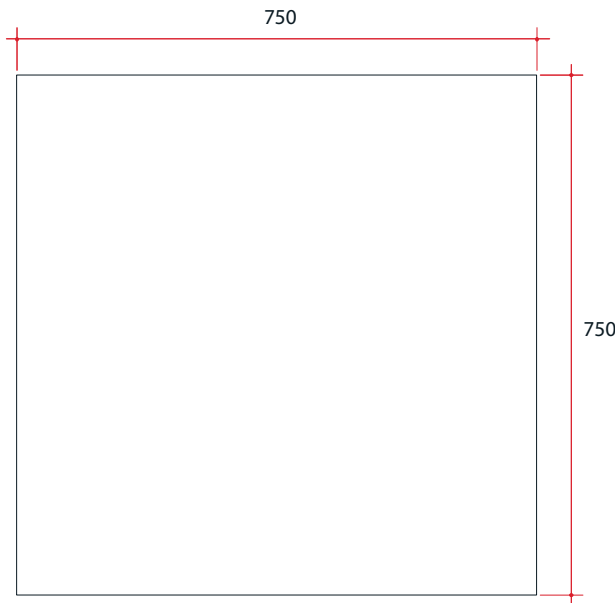

Ablaze Jackson Frameless Mirror
 Square Polished Edge Mirror with Demister

Note: All dimensions are in millimetres (mm)

Stock Code	Mirror Size (mm)	Shape	Edge
JS7575GTD	750 x 750 x 5	Square	Polished Edge

Thermomirror Mirror Demister
Ultra-thin Demister Pad for use on Bathroom Mirrors

Note: All dimensions are in millimetres (mm)

Stock Code	Size (mm)	Heat Output (W)	Voltage - Frequency
TM4040	400 x 400	30	220 - 240V 50Hz