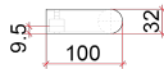

Thermorail Towel Rails 12V

Electric Heated Towel Rails for use in bathrooms

Stock Code	Finish	Size	Output (W)	No. of Bars
DSR6BB	Brushed Brass	W632 x H32 x D100	18 Watts	1

7 year warranty

Safe for use in Bathrooms