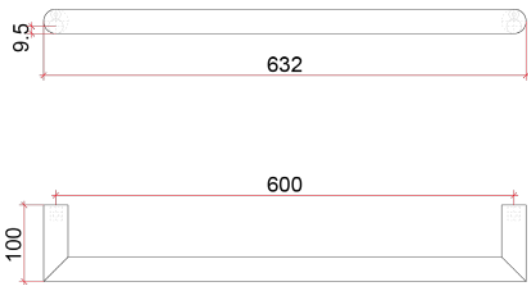

Thermorail Towel Rails 12V

Electric Heated Towel Rails for use in bathrooms

Stock Code	Finish	Size	Output (W)	No. of Bars
DSR6BB	Brushed Brass	W632 x H32 x D100	18 Watts	1

7 year warranty

Safe for use in Bathrooms

Quality stainless steel

Dry electric element

Concealed wiring only

Transformer included

PLEASE NOTE: Specifications are for information purposes only. Whilst every effort has been made to ensure the product specifications are accurate, due to continuing product development and improvement the specifications are subject to change. Specifications can be used to rough in and fit timber supports in the wall however we recommend no holes are drilled without having the product on site or verifying the details with the manufacturer. Thermogroup cannot be held liable or responsible for errors due to updated specifications.