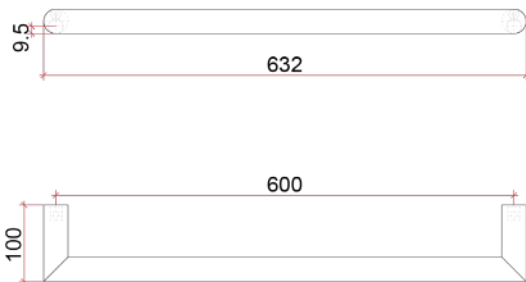

### Thermorail Towel Rails 12V

Electric Heated Towel Rails for use in bathrooms

| Stock Code | Finish         | Size              | Output (W) | No. of Bars |
|------------|----------------|-------------------|------------|-------------|
| DSR6BN     | Brushed Nickel | W632 x H32 x D100 | 18 Watts   | 1           |