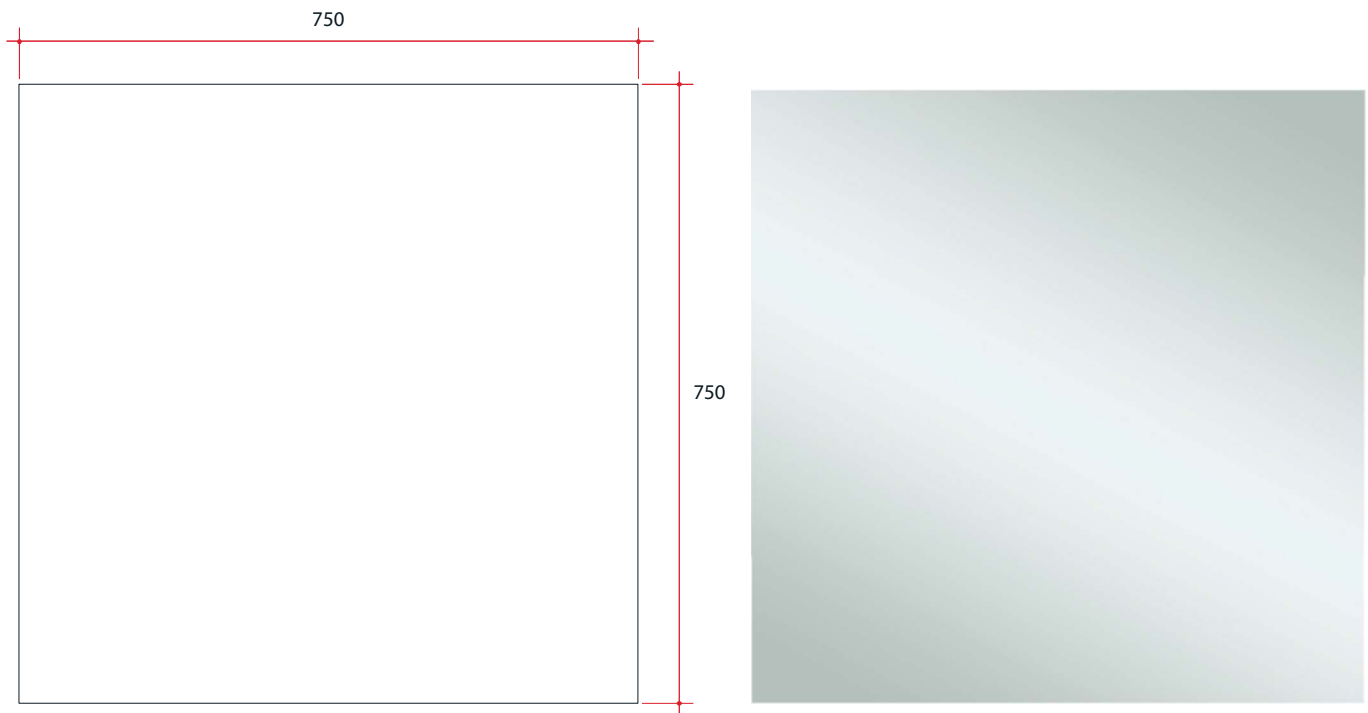

# Jackson Square Polished Edge Mirror

Note: All dimensions are in millimetres (mm)

Stock Code	Size (mm)	Shape	Edge
JS7575GT	750 x 750 x 5	Square	Polished Edge

Portrait or landscape mounting

Safety backing film