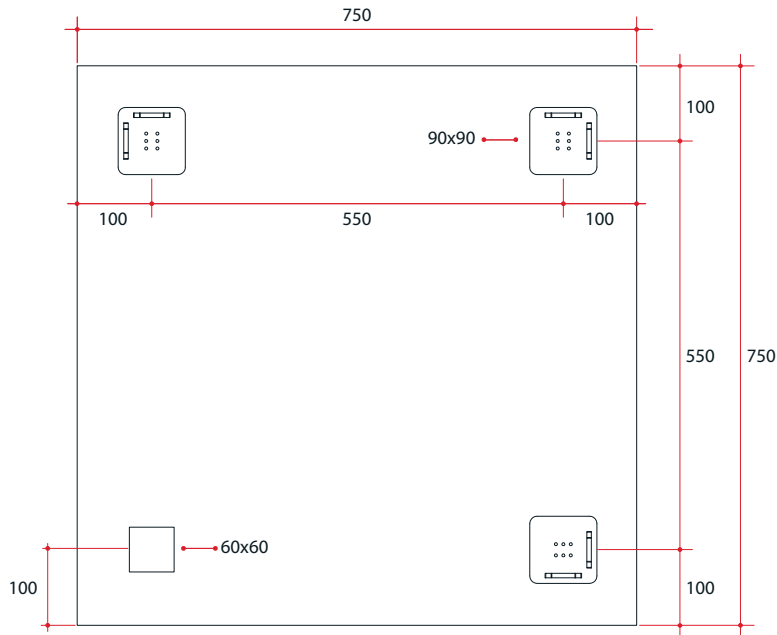

Jackson Square Polished Edge Mirror

Note: All dimensions are in millimetres (mm)

Stock Code	Size (mm)	Shape	Edge
JS7575HN	750 x 750 x 5	Square	Polished Edge

Portrait or landscape mounting

Safety backing film