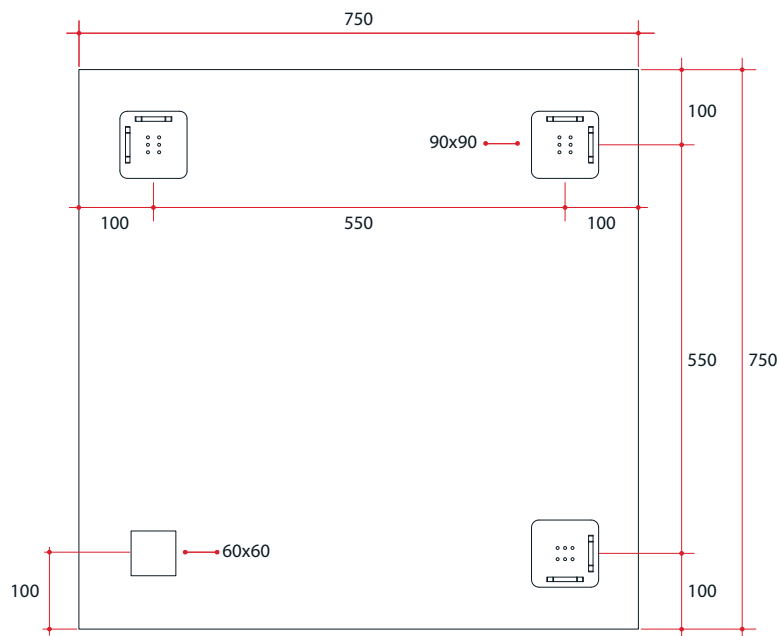

Montana Square 25mm Bevel Edge Mirror

Note: All dimensions are in millimetres (mm)

Stock Code	Size (mm)	Shape	Edge
MS7575HN	750 x 750 x 5	Square	25mm Bevel

Portrait or landscape mounting

Safety backing film