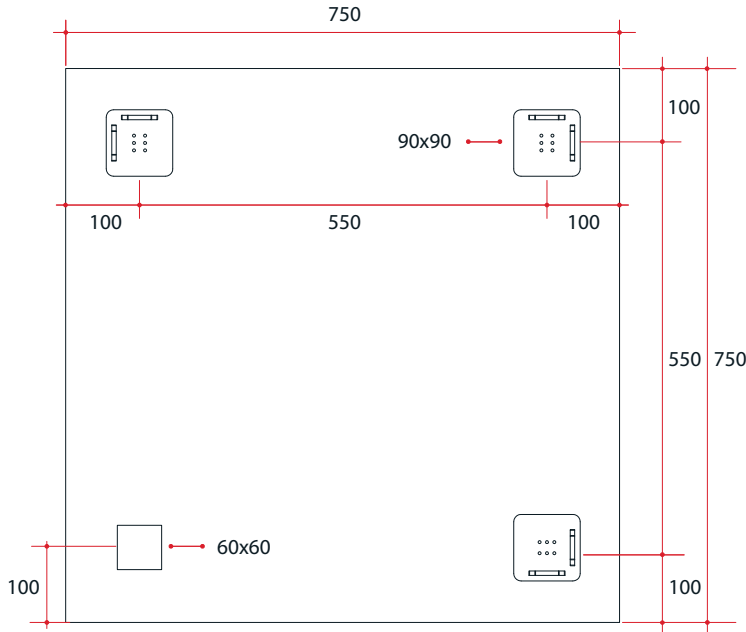

Ablaze Montana Frameless Mirror
 Square 25mm Bevel Edge Mirror

Note: All dimensions are in millimetres (mm)
 The depth of the mirror is 5mm, the space between the back of the mirror and the wall due to the hangers is 9mm making the total depth 14mm.

| Stock Code | Mirror Size (mm) | Shape | Edge |
|------------|------------------|--------|------------|
| MS7575HN | 750 x 750 x 14 | Square | 25mm Bevel |

Safety backing film

Copper-free mirror

Two years warranty