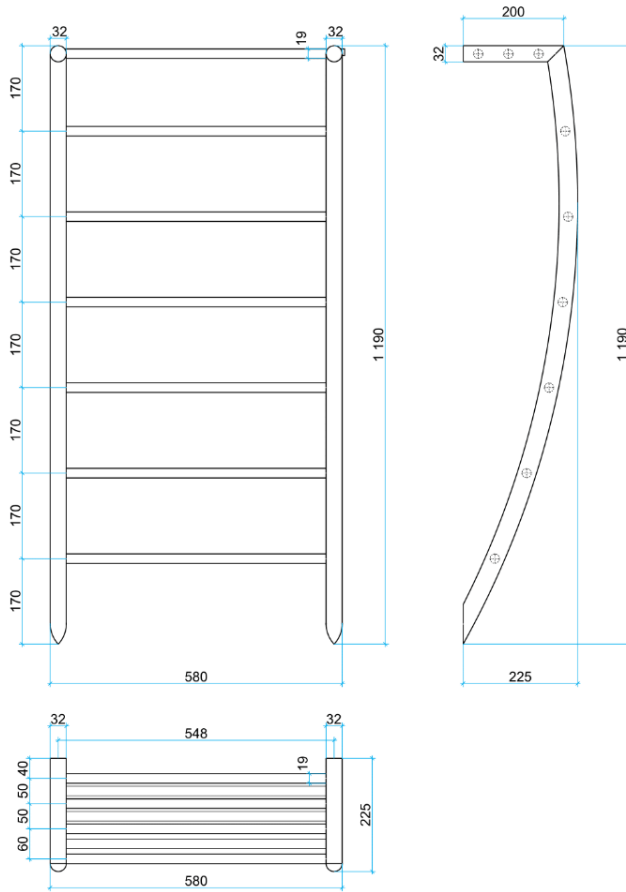

Thermorail Ladder Towel Rails 240V

Electric Heated Towel Rails for use in bathrooms

Stock Code	Finish	Size (mm)	Output (W)	No. of Bars
RSH38	Polished Stainless Steel	W580 x H1190 x D225	75 Watts	6

PLEASE NOTE: Specifications are for information purposes only. Whilst every effort has been made to ensure the product specifications are accurate, due to continuing product development and improvement the specifications are subject to change. Specifications can be used to rough in and fit timber supports in the wall however we recommend no holes are drilled without having the product on site or verifying the details with the manufacturer. Thermogroup cannot be held liable or responsible for errors due to updated specifications.