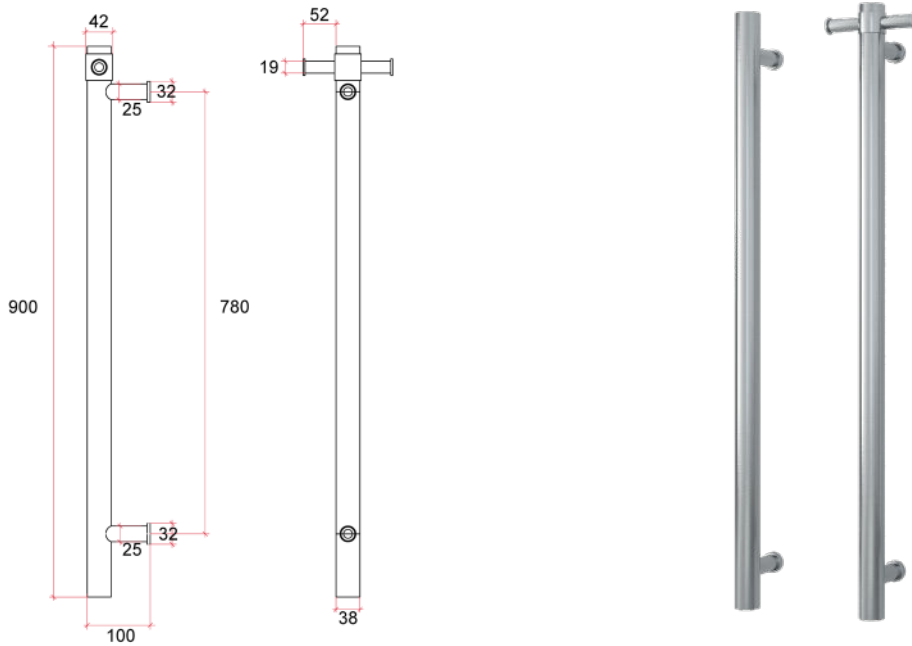

**Thermorail Towel Rails**  
Towel Rails for use in bathrooms

| Stock Code | Finish                  | Size (mm)          | No. of Bars |
|------------|-------------------------|--------------------|-------------|
| UVS900HBR  | Brushed Stainless Steel | W142 x H900 x D100 | 1           |

Rails are sold individually. Hooks are removable.

**Seven year warranty**

**Quality stainless steel**

**Vertical bar size**

**PLEASE NOTE:** Specifications are for information purposes only. Whilst every effort has been made to ensure the product specifications are accurate, due to continuing product development and improvement the specifications are subject to change. Specifications can be used to rough in and fit timber supports in the wall however we recommend no holes are drilled without having the product on site or verifying the details with the manufacturer. Thermogroup cannot be held liable or responsible for errors due to updated specifications.