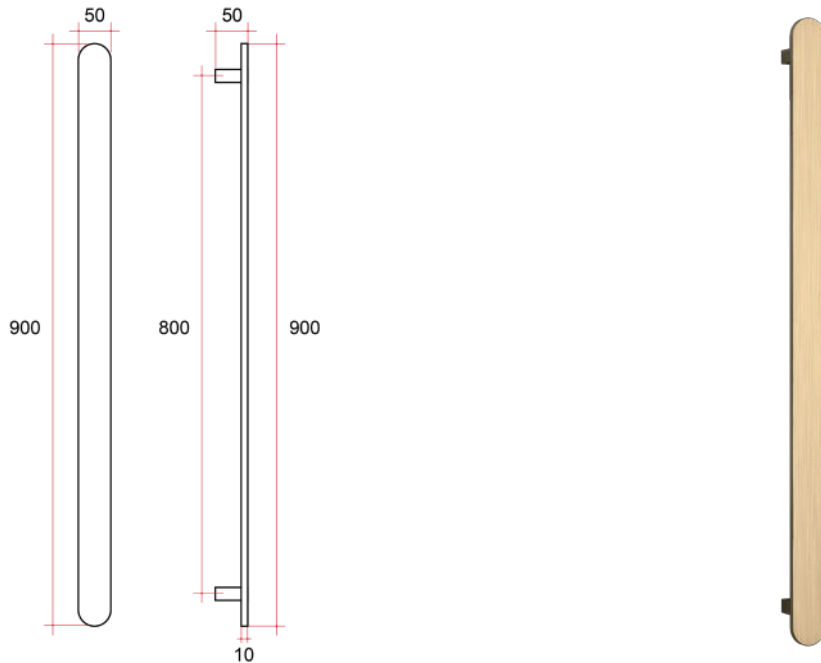

**Thermorail 12V Pill Vertical Towel Rail**  
Electric Heated Towel Rails for use in bathrooms

Note: All dimensions are in millimeters (mm)

Rails are sold individually.

Stock Code	Finish	Size (mm)	Output (W)	No. of Bars
VP900BB	Brushed Brass	W50 x H900 x D50	20	1

**Seven year warranty**

**Safe for use in bathrooms**

**Quality stainless steel**

**Safe for use in wet areas**

**Concealed wiring only**

**Transformer included**  
(12 month warranty)

**Flat bar size**

**One towel per bar recommended**

**2m lead on rail**

**PLEASE NOTE:** Specifications are for information purposes only. Whilst every effort has been made to ensure the product specifications are accurate, due to continuing product development and improvement the specifications are subject to change. Specifications can be used to rough in and fit timber supports in the wall however we recommend no holes are drilled without having the product on site or verifying the details with the manufacturer. Thermogroup cannot be held liable or responsible for errors due to updated specifications.