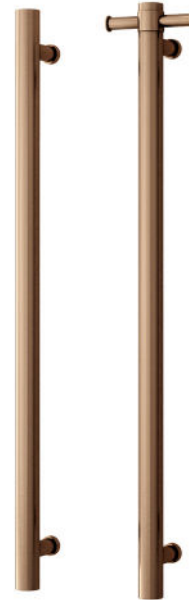

Thermorail Towel Rails 12V

Electric Heated Towel Rails for use in bathrooms

Stock Code	Finish	Size (mm)	Output (W)	No. of Bars
VS900HBZ	Brushed Bronze	W142 x H900 x D100	22	1

Rails are sold individually. Hooks are removable.

Seven year warranty

Safe for use in bathrooms

Quality stainless steel

Dry electric element

Top or bottom concealed wiring only

Vertical bar size

Lead length

One towel per bar

Optional removable hook

Made in Europe

PLEASE NOTE: Specifications are for information purposes only. Whilst every effort has been made to ensure the product specifications are accurate, due to continuing product development and improvement the specifications are subject to change. Specifications can be used to rough in and fit timber supports in the wall however we recommend no holes are drilled without having the product on site or verifying the details with the manufacturer. Thermogroup cannot be held liable or responsible for errors due to updated specifications.