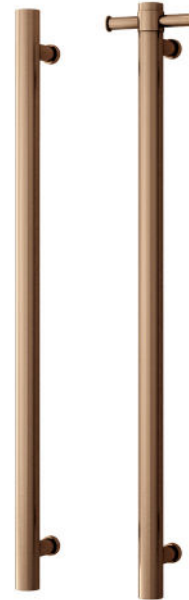

Thermorail 240V Vertical Rail
Electric Heated Towel Rails for use in bathrooms

Stock Code	Finish	Size (mm)	Output (W)	No. of Bars
VSH900HBZ	Brushed Bronze PVD	W142 x H900 x D100	20	1

Rails are sold individually. Hooks are removable.

Seven year warranty

Safe for use in bathrooms

Quality stainless steel

Dry electric element

Top or bottom concealed wiring only

Vertical bar size

Lead length

One towel per bar

Optional removable hook

Made in Europe

PLEASE NOTE: Specifications are for information purposes only. Whilst every effort has been made to ensure the product specifications are accurate, due to continuing product development and improvement the specifications are subject to change. Specifications can be used to rough in and fit timber supports in the wall however we recommend no holes are drilled without having the product on site or verifying the details with the manufacturer. Thermogroup cannot be held liable or responsible for errors due to updated specifications.