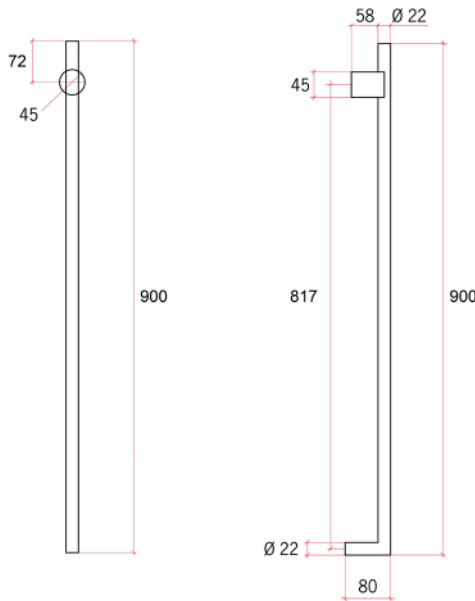

Thermorail 240V Vertical Towel Rail
Electric Heated Towel Rails for use in bathrooms

Note: All dimensions are in millimeters (mm)

Rails are sold individually.

Stock Code	Finish	Size (mm)	Output (W)	No. of Bars
VTH900	Polished Stainless Steel	W45 x H900 x D80mm	15	1

Ten year warranty

Safe for use in bathrooms

Quality stainless steel

Dry electric element

One towel per bar recommended

Concealed wiring only

No hook available

Vertical bar size

2m lead on rail

PLEASE NOTE: Specifications are for information purposes only. Whilst every effort has been made to ensure the product specifications are accurate, due to continuing product development and improvement the specifications are subject to change. Specifications can be used to rough in and fit timber supports in the wall however we recommend no holes are drilled without having the product on site or verifying the details with the manufacturer. Thermogroup cannot be held liable or responsible for errors due to updated specifications.