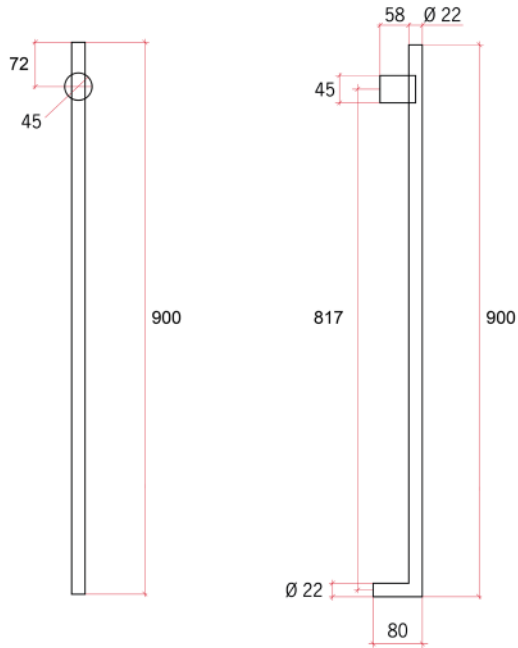

Thermorail Towel Rails 240V

Electric Heated Towel Rails for use in bathrooms

Stock Code	Finish	Size (mm)	Output (W)	No. of Bars
VTH900	Polished Stainless Steel	W45 x H900 x D80mm	15	1

Ten year warranty

Safe for use in bathrooms

Quality stainless steel

Dry electric element

One towel per bar recommended

Top leg concealed wiring only

No hook available

Vertical bar size

PLEASE NOTE: Specifications are for information purposes only. Whilst every effort has been made to ensure the product specifications are accurate, due to continuing product development and improvement the specifications are subject to change. Specifications can be used to rough in and fit timber supports in the wall however we recommend no holes are drilled without having the product on site or verifying the details with the manufacturer. Thermogroup cannot be held liable or responsible for errors due to updated specifications.