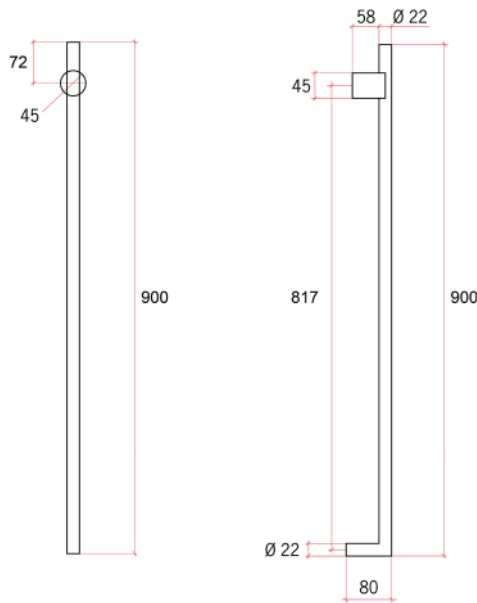

**Thermorail 240V Vertical Towel Rail**  
Electric Heated Towel Rails for use in bathrooms

Note: All dimensions are in millimeters (mm)

Rails are sold individually.

Stock Code	Finish	Size (mm)	Output (W)	No. of Bars
VTH900B	Matt Black	W45 x H900 x D80mm	18	1

Seven year warranty

Safe for use in bathrooms

Quality stainless steel

Dry electric element

One towel per bar recommended

Concealed wiring only

No hook available

Vertical bar size

2m lead on rail

**PLEASE NOTE:** Specifications are for information purposes only. Whilst every effort has been made to ensure the product specifications are accurate, due to continuing product development and improvement the specifications are subject to change. Specifications can be used to rough in and fit timber supports in the wall however we recommend no holes are drilled without having the product on site or verifying the details with the manufacturer. Thermogroup cannot be held liable or responsible for errors due to updated specifications.