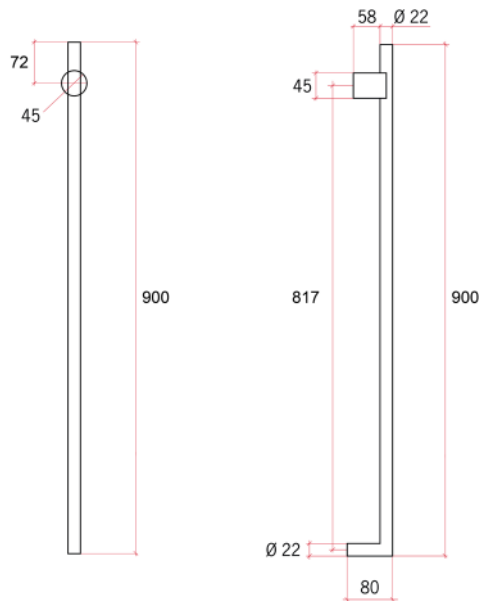

Thermorail 240V Vertical Towel Rail

Electric Heated Towel Rails for use in bathrooms

Note: All dimensions are in millimeters (mm)

Rails are sold individually.

Stock Code	Finish	Size (mm)	Output (W)	No. of Bars
VTH900BB	Brushed Brass	W45 x H900 x D80mm	15	1

Seven year warranty

Safe for use in bathrooms

Quality stainless steel

Dry electric element

One towel per bar recommended

Concealed wiring only

No hook available

Vertical bar size

2m lead on rail

PLEASE NOTE: Specifications are for information purposes only. Whilst every effort has been made to ensure the product specifications are accurate, due to continuing product development and improvement the specifications are subject to change. Specifications can be used to rough in and fit timber supports in the wall however we recommend no holes are drilled without having the product on site or verifying the details with the manufacturer. Thermogroup cannot be held liable or responsible for errors due to updated specifications.