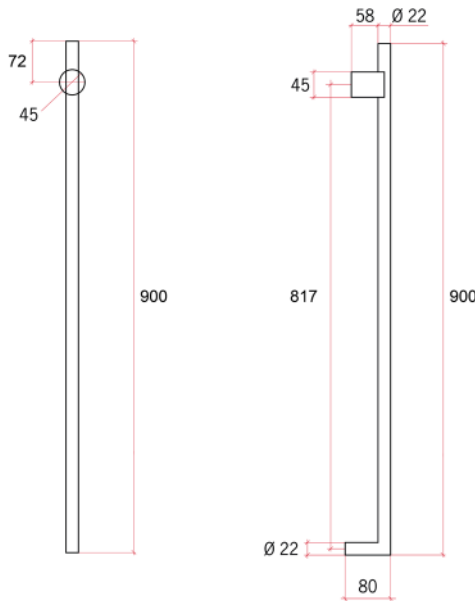

Thermorail 240V Vertical Towel Rail
Electric Heated Towel Rails for use in bathrooms

Note: All dimensions are in millimeters (mm)

Rails are sold individually.

Stock Code	Finish	Size (mm)	Output (W)	No. of Bars
VTH900BN	Brushed Nickel	W45 x H900 x D80mm	15	1

Seven year warranty

Safe for use in bathrooms

Quality stainless steel

Dry electric element

One towel per bar recommended

Concealed wiring only

No hook available

Vertical bar size

2m lead on rail

PLEASE NOTE: Specifications are for information purposes only. Whilst every effort has been made to ensure the product specifications are accurate, due to continuing product development and improvement the specifications are subject to change. Specifications can be used to rough in and fit timber supports in the wall however we recommend no holes are drilled without having the product on site or verifying the details with the manufacturer. Thermogroup cannot be held liable or responsible for errors due to updated specifications.