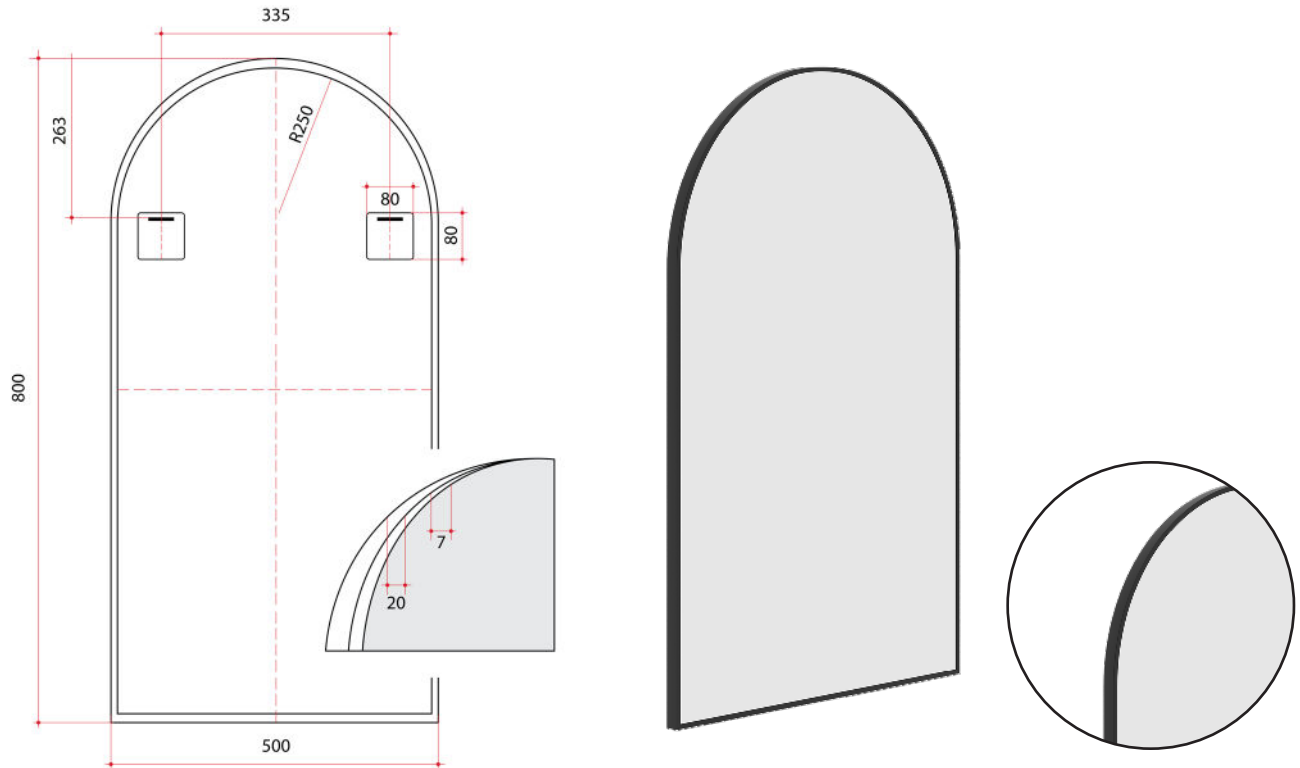

**Ablaze Juno Arch Framed Mirror**  
Aluminum Arch Black Framed Mirror

Note: All dimensions are in millimetres (mm)

Stock Code	Mirror Size (mm)	Shape	Finish
JC5080B	500 x 800 x 20	Arch	Black

**Two years warranty**

**Safety backing film**

**Copper-free mirror**

**Portrait mounting only**

**Hanger fixing method**

**Also available with a demister**

**Made in Europe**

**PLEASE NOTE:** Mirrors will need to be installed in accordance with the Installation Guide. Ablaze does not take responsibility for incorrect installation of these mirrors. Specifications are for information purposes only. Whilst every effort has been made to ensure the product specifications are accurate, due to continuing product development and improvement, the specifications are subject to change. Specifications can be used to rough in and for timber supports in the wall however, we recommend no holes are drilled without having the product on site or verifying the details with the manufacturer. Thermogroup cannot be held liable or responsible for errors due to updated specifications.