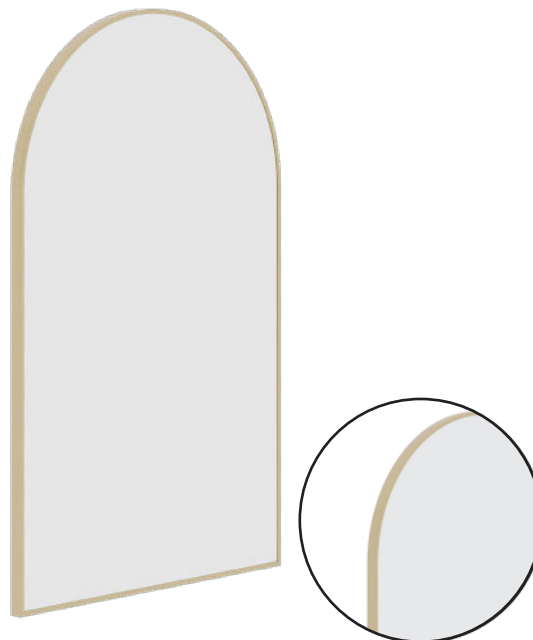

**Juno Arch Framed Mirror**  
Aluminium Arch Gold Framed Mirror

Note: All dimensions are in millimetres (mm)

Stock Code	Size (mm)	Shape	Finish
JC5080G	W500 x H800 x D20	Arch	Gold Anodised

**Two year warranty**

**Safety backing film**

**Copper-free mirror**

**Portrait mounting only**

**Hanger fixing method**

**Also available with a demister**

**Made in Europe**

**PLEASE NOTE:** Specifications are for information purposes only. Whilst every effort has been made to ensure the product specifications are accurate, due to continuing product development and improvement the specifications are subject to change. Specifications can be used to rough in and fit timber supports in the wall however we recommend no holes are drilled without having the product on site or verifying the details with the manufacturer.