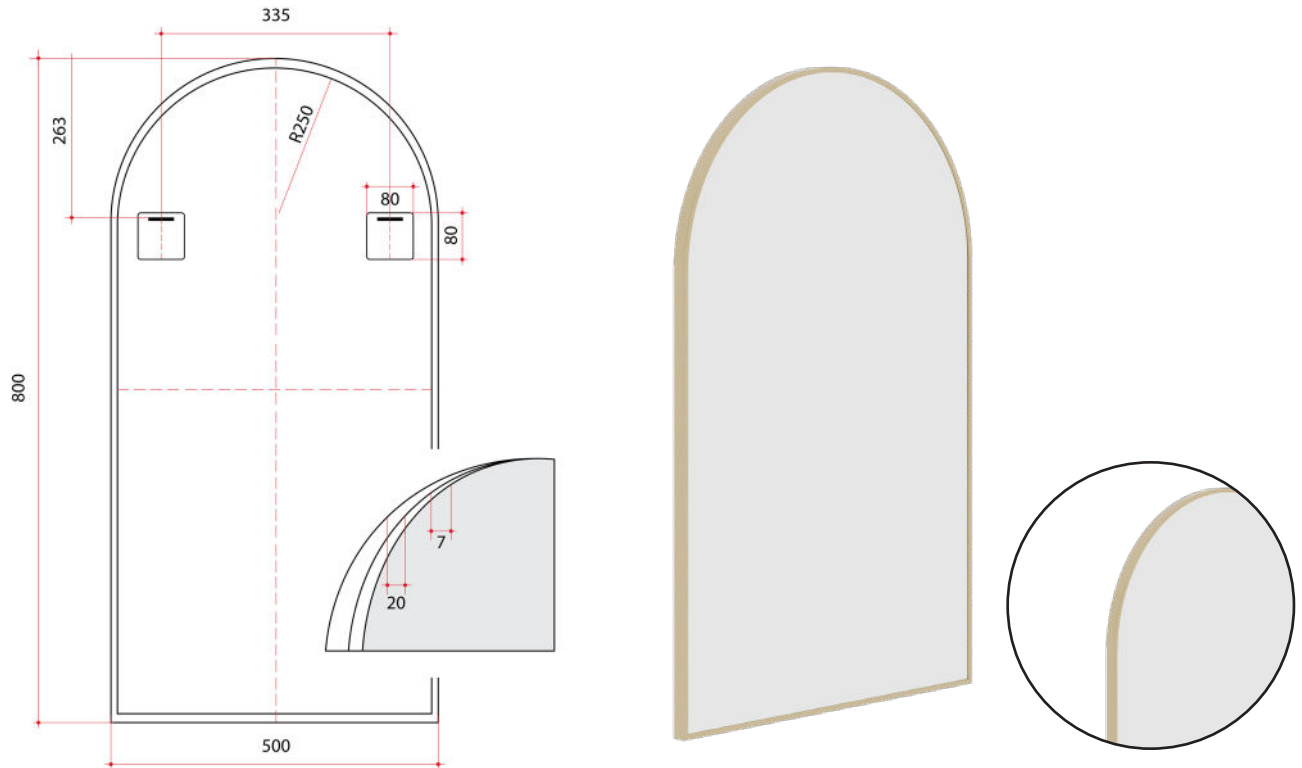

Ablaze Juno Arch Framed Mirror
Aluminum Arch Gold Framed Mirror

Note: All dimensions are in millimetres (mm)

Stock Code	Mirror Size (mm)	Shape	Finish
JC5080G	500 x 800 x 20	Arch	Gold

Two years warranty

Safety backing film

Copper-free mirror

Portrait mounting only

Hanger fixing method

Also available with a demister

Made in Europe

PLEASE NOTE: Mirrors will need to be installed in accordance with the Installation Guide. Ablaze does not take responsibility for incorrect installation of these mirrors. Specifications are for information purposes only. Whilst every effort has been made to ensure the product specifications are accurate, due to continuing product development and improvement, the specifications are subject to change. Specifications can be used to rough in and for timber supports in the wall however, we recommend no holes are drilled without having the product on site or verifying the details with the manufacturer. Thermogroup cannot be held liable or responsible for errors due to updated specifications.