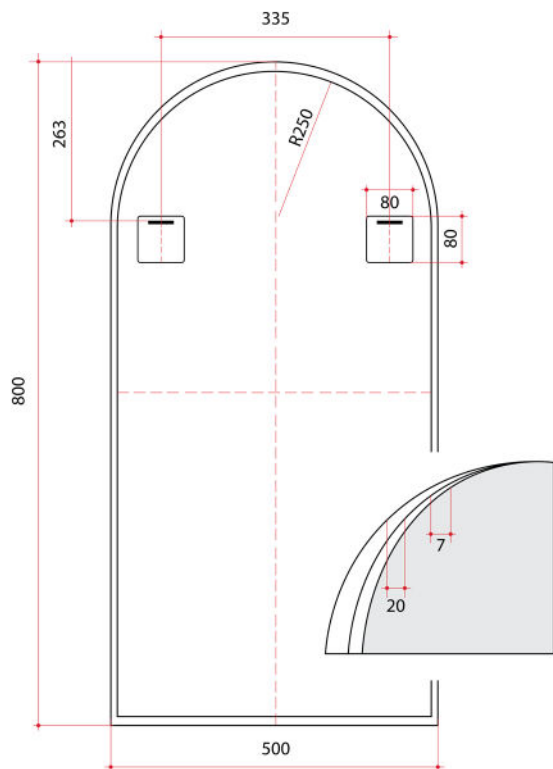

**Juno Arch Framed Mirror**  
Aluminium Arch Gold Framed Mirror

Note: All dimensions are in millimetres (mm)

Stock Code	Size (mm)	Shape	Finish
JC5080G	W500 x H800 x D20	Arch	Gold Anodised

**Two year warranty**

**Safety backing film**

**Copper-free mirror**

**Portrait mounting only**

**Hanger fixing method**

**Also available with a demister**

**Made in Europe**

**PLEASE NOTE:** Specifications are for information purposes only. Whilst every effort has been made to ensure the product specifications are accurate, due to continuing product development and improvement the specifications are subject to change. Specifications can be used to rough in and fit timber supports in the wall however we recommend no holes are drilled without having the product on site or verifying the details with the manufacturer.