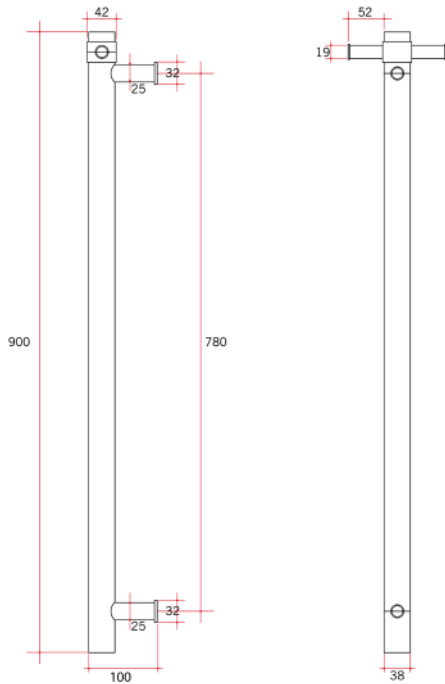

Thermorail 240V Vertical Rail
Electric Heated Towel Rails for use in bathrooms

Stock Code	Finish	Size (mm)	Output (W)	No. of Bars
VSH900HBB	Brushed Brass	W142 x H900 x D100	20	1

Rails are sold individually. Hooks are removable.

Seven year warranty

Safe for use in bathrooms

Quality stainless steel

Dry electric element

Top or bottom concealed wiring only

Vertical bar size

Lead length

One towel per bar

Optional removable hook

Made in Europe

PLEASE NOTE: Specifications are for information purposes only. Whilst every effort has been made to ensure the product specifications are accurate, due to continuing product development and improvement the specifications are subject to change. Specifications can be used to rough in and fit timber supports in the wall however we recommend no holes are drilled without having the product on site or verifying the details with the manufacturer. Thermogroup cannot be held liable or responsible for errors due to updated specifications.