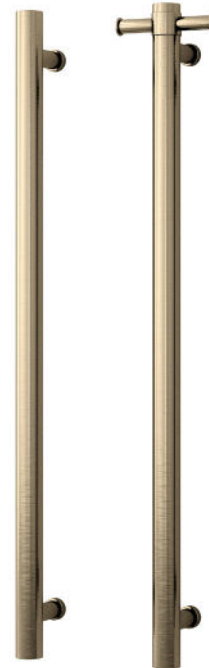

Thermorail 240V Vertical Rail
Electric Heated Towel Rails for use in bathrooms

Stock Code	Finish	Size (mm)	Output (W)	No. of Bars
VSH900HBB	Brushed Brass	W142 x H900 x D100	20	1

Rails are sold individually. Hooks are removable.

Seven year warranty

Safe for use in bathrooms

Quality stainless steel

Dry electric element

Top or bottom concealed wiring only

Vertical bar size

Lead length

One towel per bar

Optional removable hook

Made in Europe

PLEASE NOTE: Specifications are for information purposes only. Whilst every effort has been made to ensure the product specifications are accurate, due to continuing product development and improvement the specifications are subject to change. Specifications can be used to rough in and fit timber supports in the wall however we recommend no holes are drilled without having the product on site or verifying the details with the manufacturer. Thermogroup cannot be held liable or responsible for errors due to updated specifications.