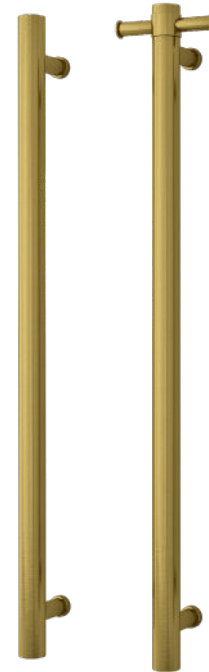

Thermorail 240V Vertical Rail
Electric Heated Towel Rails for use in bathrooms

Stock Code	Finish	Size (mm)	Output (W)	No. of Bars
VSH900HBG	Brushed Gold	W142 x H900 x D100	20	1

Rails are sold individually. Hooks are removable.

Seven year warranty

Safe for use in bathrooms

Quality stainless steel

Dry electric element

Top or bottom concealed wiring only

Vertical bar size

Lead length

One towel per bar