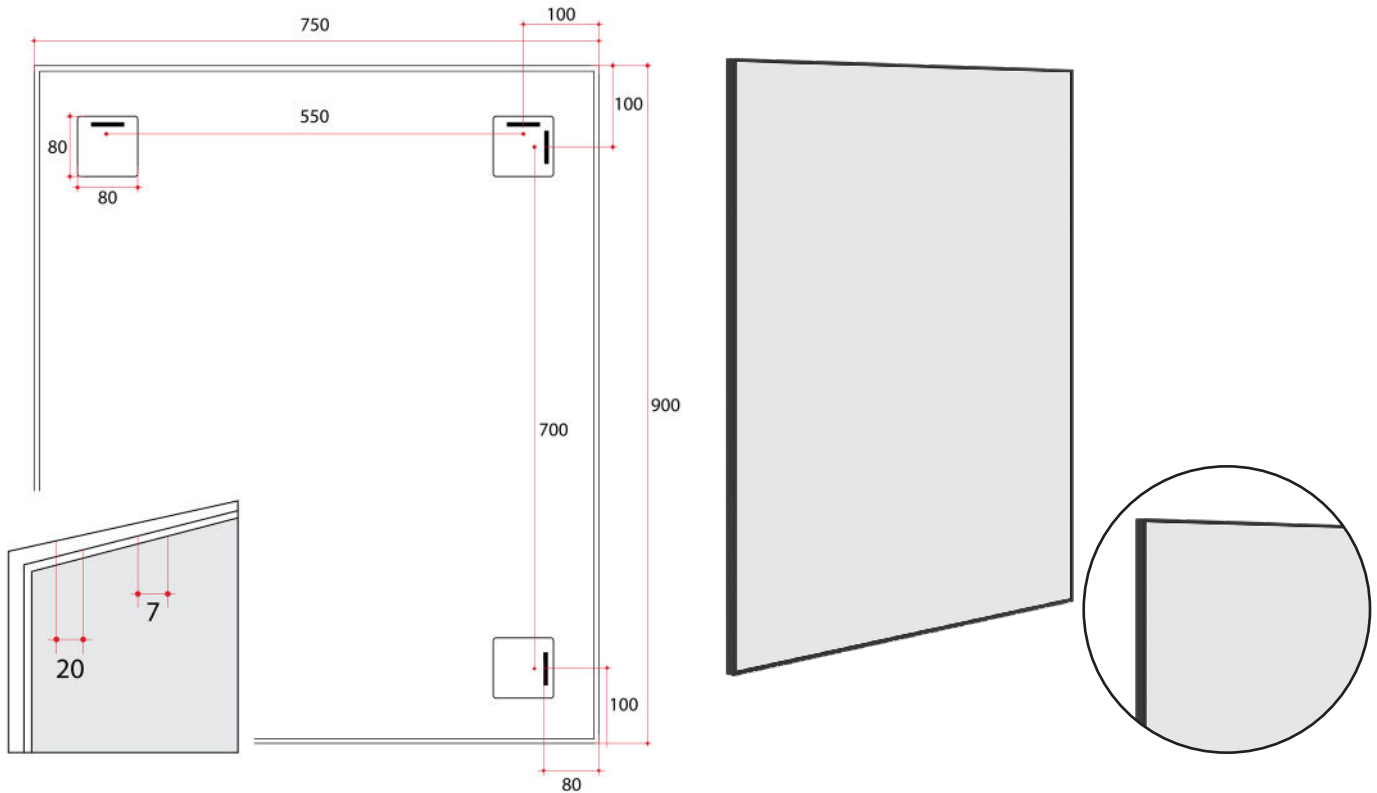

Ablaze Carson Rectangle Framed Mirror
 Aluminum Rectangle Black Framed Mirror

Note: All dimensions are in millimetres (mm)

Stock Code	Mirror Size (mm)	Shape	Finish
CS9075B	750 x 900 x 20	Rectangle	Black