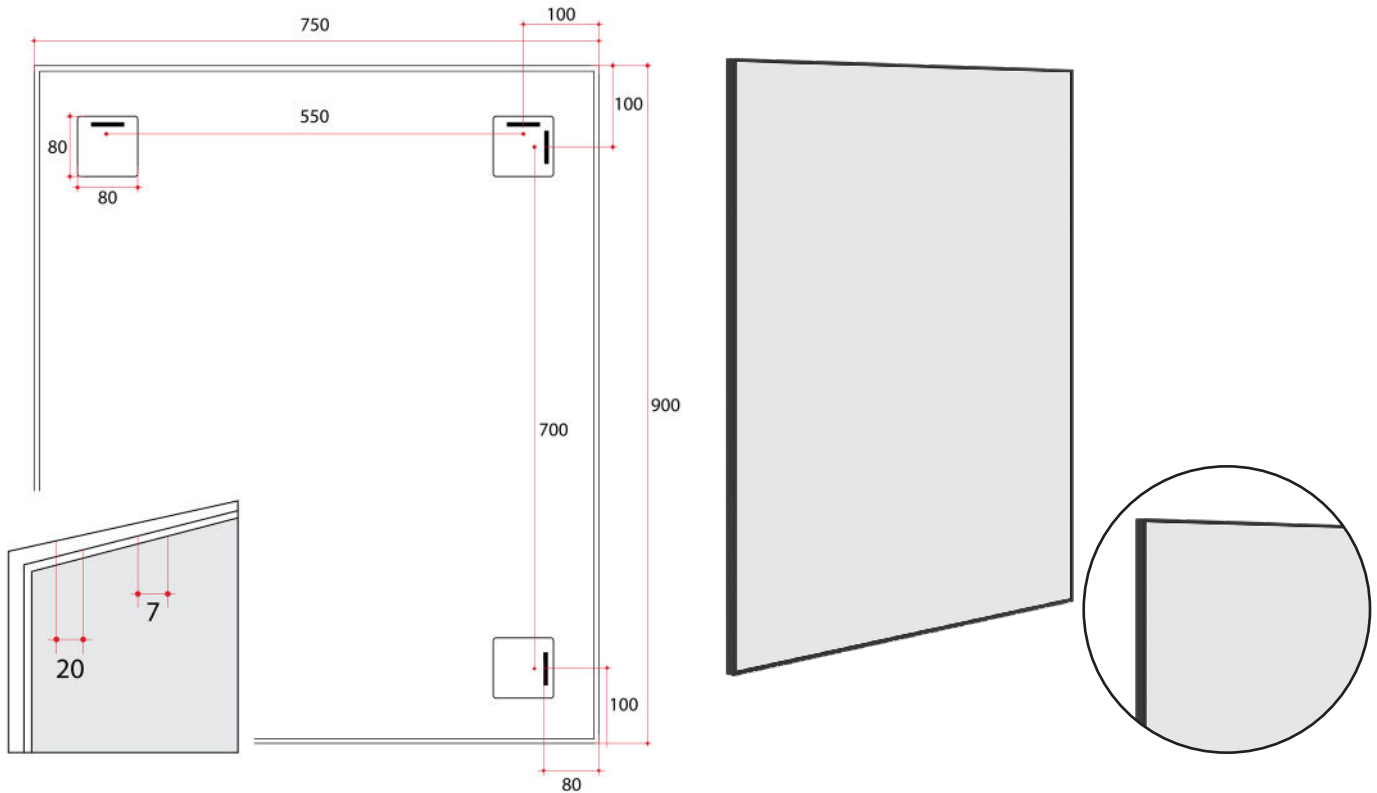

Ablaze Carson Rectangle Framed Mirror
 Aluminum Rectangle Black Framed Mirror with Demister

Note: All dimensions are in millimetres (mm)

Stock Code	Mirror Size (mm)	Shape	Output (w)	Finish
CS9075BD	750 x 900 x 20	Rectangle	80	Black

Thermomirror Mirror Demister
Ultra-thin Demister Pad for use on Bathroom Mirrors

Note: All dimensions are in millimetres (mm)

Stock Code	Size (mm)	Heat Output (W)	Voltage - Frequency
TM5868	580 x 680	80	220 - 240V 50Hz