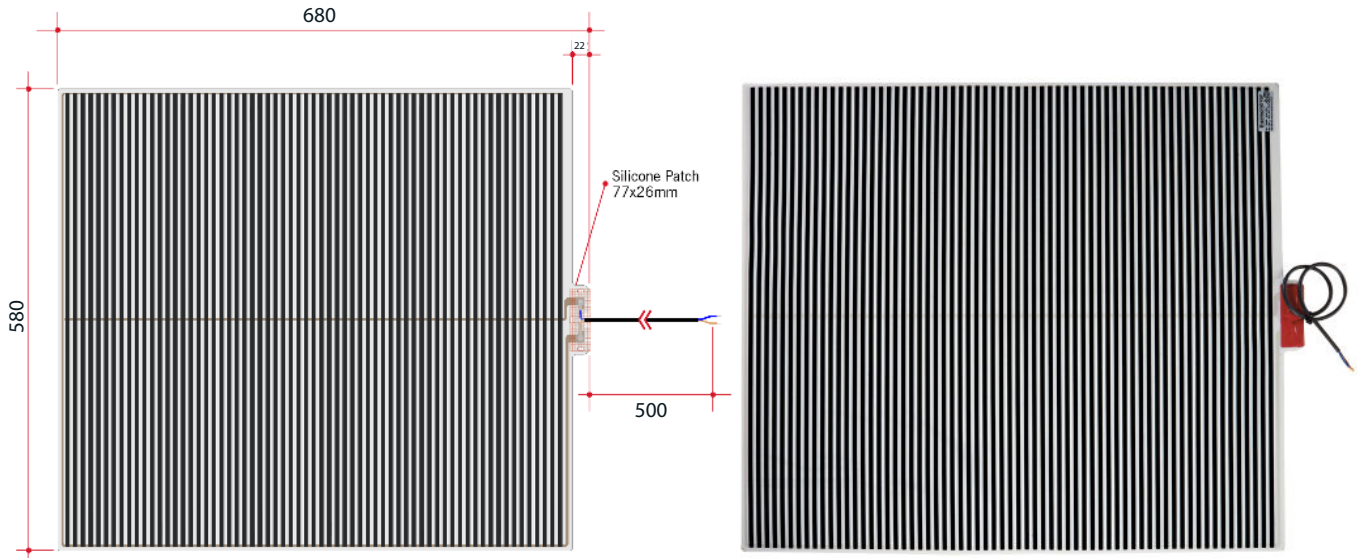

Ablaze Carson Rectangle Framed Mirror
 Aluminum Rectangle Black Framed Mirror with Demister

Note: All dimensions are in millimetres (mm)

Stock Code	Mirror Size (mm)	Shape	Output (w)	Finish
CS9075BD	750 x 900 x 20	Rectangle	80	Black

Thermomirror Mirror Demister
Ultra-thin Demister Pad for use on Bathroom Mirrors

Note: All dimensions are in millimetres (mm)

Stock Code	Size (mm)	Heat Output (W)	Voltage - Frequency
TM5868	580 x 680	80	220 - 240V 50Hz