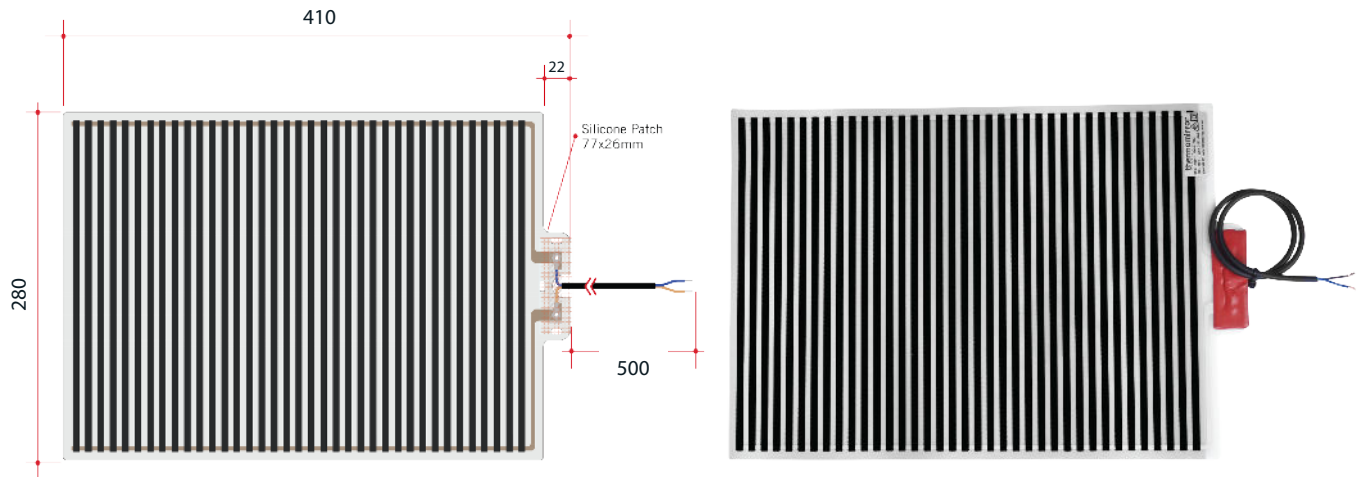

**Ablaze Georgia Round Framed Mirror**  
 Aluminum Round Black Framed Mirror with Demister

Note: All dimensions are in millimetres (mm)

Stock Code	Mirror Size (mm)	Shape	Output (w)	Finish
GR6060BD	600 $\varnothing$ x 20	Round	24	Black

**Thermomirror Mirror Demister**  
Ultra-thin Demister Pad for use on Bathroom Mirrors

Note: All dimensions are in millimetres (mm)

Stock Code	Size (mm)	Heat Output (W)	Voltage - Frequency
TM2841	280 x 410	24	220 - 240V 50Hz