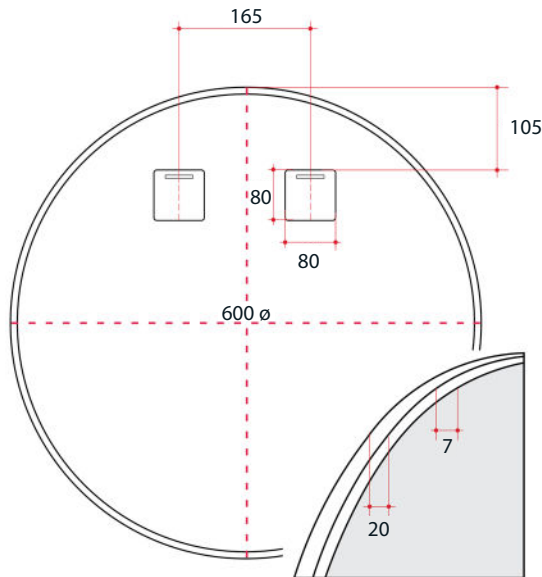

**Ablaze Georgia Round Framed Mirror**  
 Aluminum Round Black Framed Mirror with Demister

Note: All dimensions are in millimetres (mm)

Stock Code	Mirror Size (mm)	Shape	Output (w)	Finish
GR6060BD	600 $\varnothing$ x 20	Round	24	Black

**Thermomirror Mirror Demister**  
Ultra-thin Demister Pad for use on Bathroom Mirrors

Note: All dimensions are in millimetres (mm)

Stock Code	Size (mm)	Heat Output (W)	Voltage - Frequency
TM2841	280 x 410	24	220 - 240V 50Hz