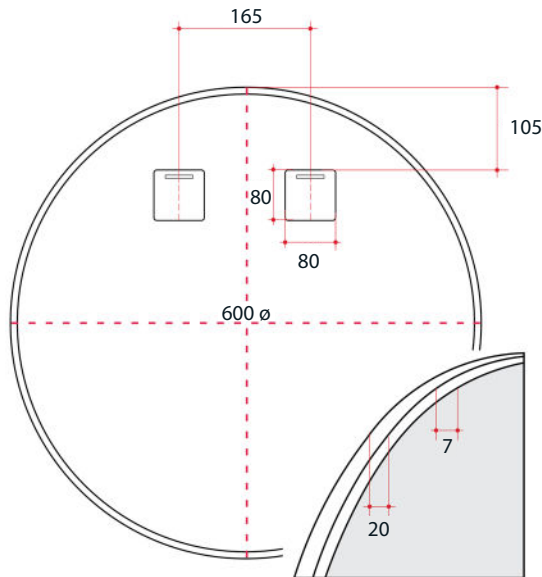

Ablaze Georgia Round Framed Mirror
Aluminum Round White Framed Mirror

Note: All dimensions are in millimetres (mm)

Stock Code	Mirror Size (mm)	Shape	Finish
GR6060W	600 \varnothing x 20	Round	White

Two years warranty