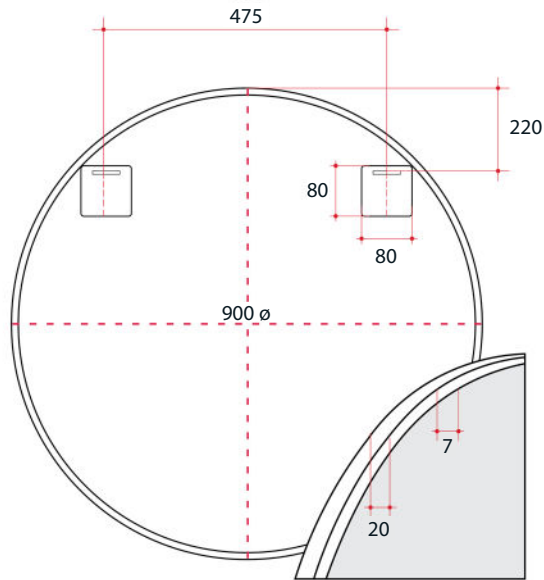

Ablaze Georgia Round Framed Mirror
Aluminum Round Black Framed Mirror

Note: All dimensions are in millimetres (mm)

Stock Code	Mirror Size (mm)	Shape	Finish
GR9090B	900 ø x 20	Round	Black

Two years warranty

Safety backing film

Copper-free mirror

Hanger fixing method

Also available with a demister

Made in Europe

PLEASE NOTE: Mirrors will need to be installed in accordance with the Installation Guide. Ablaze does not take responsibility for incorrect installation of these mirrors. Specifications are for information purposes only. Whilst every effort has been made to ensure the product specifications are accurate, due to continuing product development and improvement, the specifications are subject to change. Specifications can be used to rough in and for timber supports in the wall however, we recommend no holes are drilled without having the product on site or verifying the details with the manufacturer. Thermogroup cannot be held liable or responsible for errors due to updated specifications.