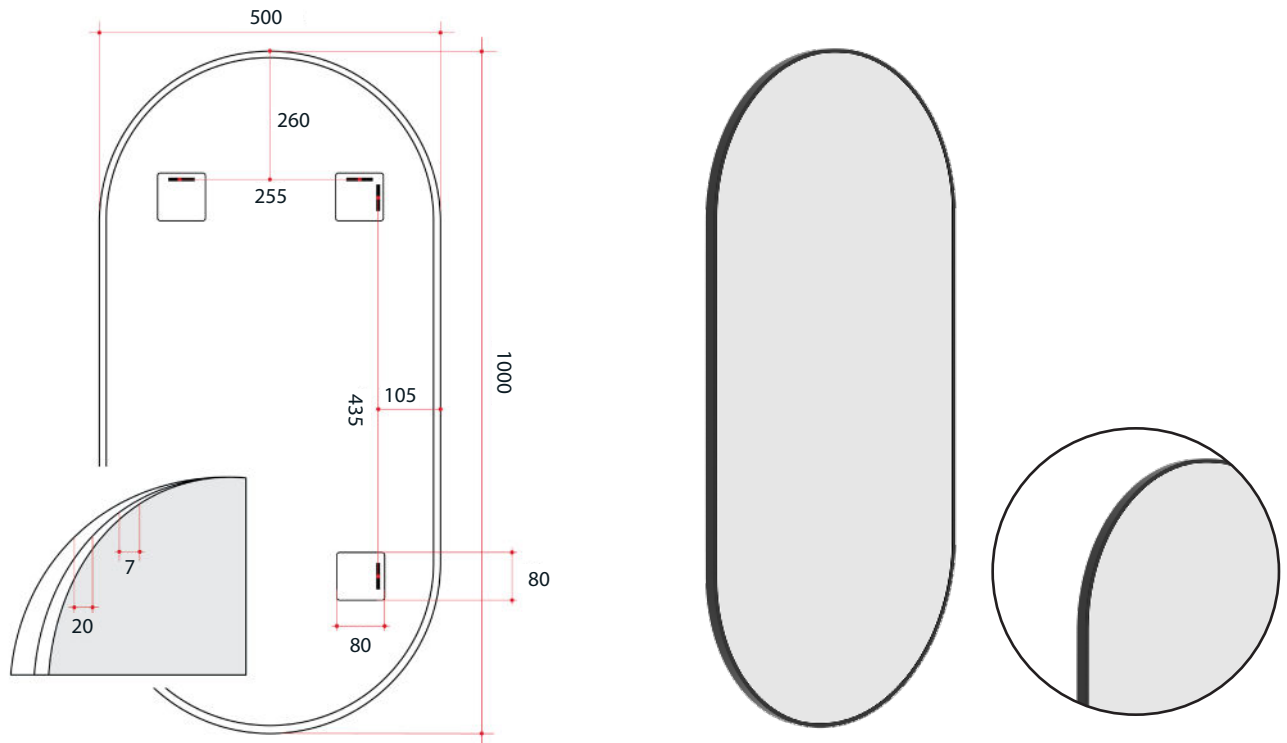

Ablaze Havana Pill Framed Mirror
Aluminum Pill Black Framed Mirror

Note: All dimensions are in millimetres (mm)

Stock Code	Mirror Size (mm)	Shape	Finish
HP5010B	500 x 1000 x 20	Pill	Black

Two years warranty

Safety backing film

Copper-free mirror

Portrait or landscape mounting

Hanger fixing method

Also available with a demister

Made in Europe

PLEASE NOTE: Mirrors will need to be installed in accordance with the Installation Guide. Ablaze does not take responsibility for incorrect installation of these mirrors. Specifications are for information purposes only. Whilst every effort has been made to ensure the product specifications are accurate, due to continuing product development and improvement, the specifications are subject to change. Specifications can be used to rough in and for timber supports in the wall however, we recommend no holes are drilled without having the product on site or verifying the details with the manufacturer. Thermogroup cannot be held liable or responsible for errors due to updated specifications.