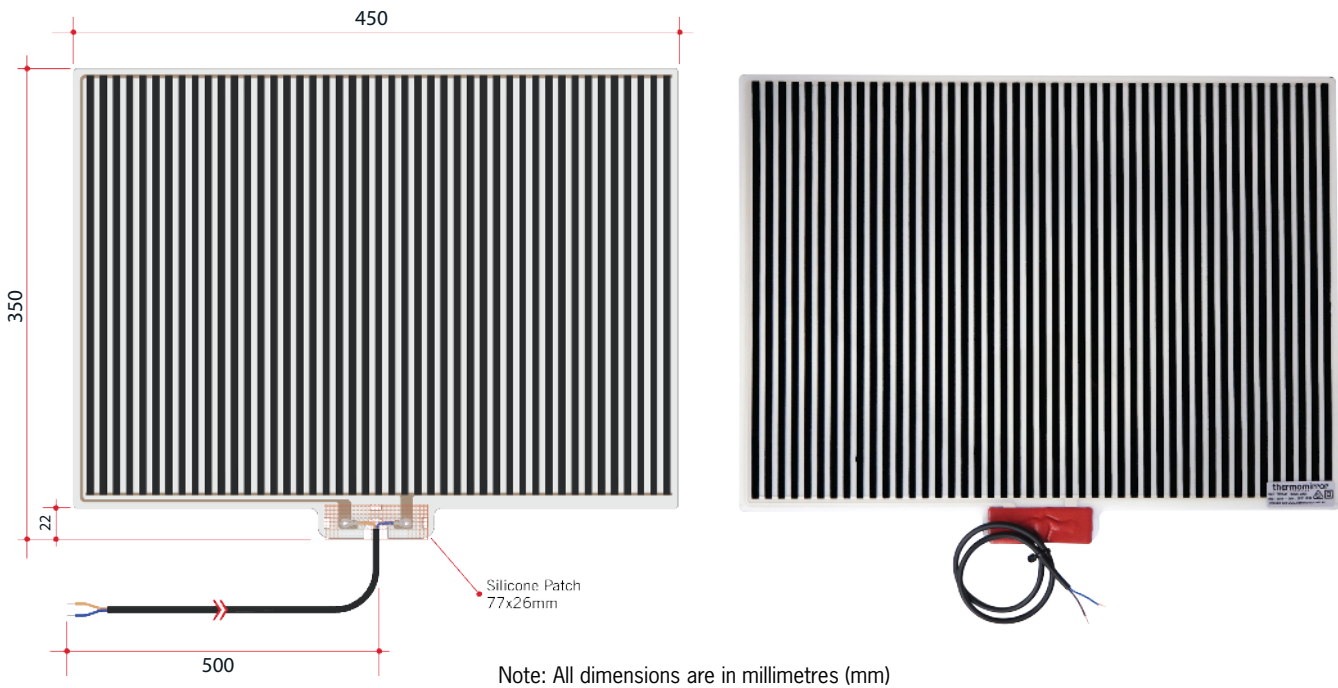

**Ablaze Havana Pill Framed Mirror**  
 Aluminum Pill Gold Framed Mirror with Demister

Note: All dimensions are in millimetres (mm)

Stock Code	Mirror Size (mm)	Shape	Output (w)	Finish
HP5010GD	500 x 1000 x 20	Pill	38	Gold

**Two years warranty**

**Safety backing film**

**Copper-free mirror**

**Portrait or landscape mounting**

**Hanger fixing method**

**Includes demister**

**Made in Europe**

**PLEASE NOTE:** This product includes a mirror and Thermomirror demister. These are supplied as separate parts and the demister will need to be adhered to the back of the mirror prior to installation of the mirror. For details on the demister, please see next page.

1300 368 631  
 sales@thermogroup.com.au  
 www.thermogroup.com.au

**Thermomirror Mirror Demister**  
Ultra-thin Demister Pad for use on Bathroom Mirrors

Stock Code	Size (mm)	Heat Output (W)	Voltage - Frequency
TM3545	350 x 450	38	220 - 240V 50Hz