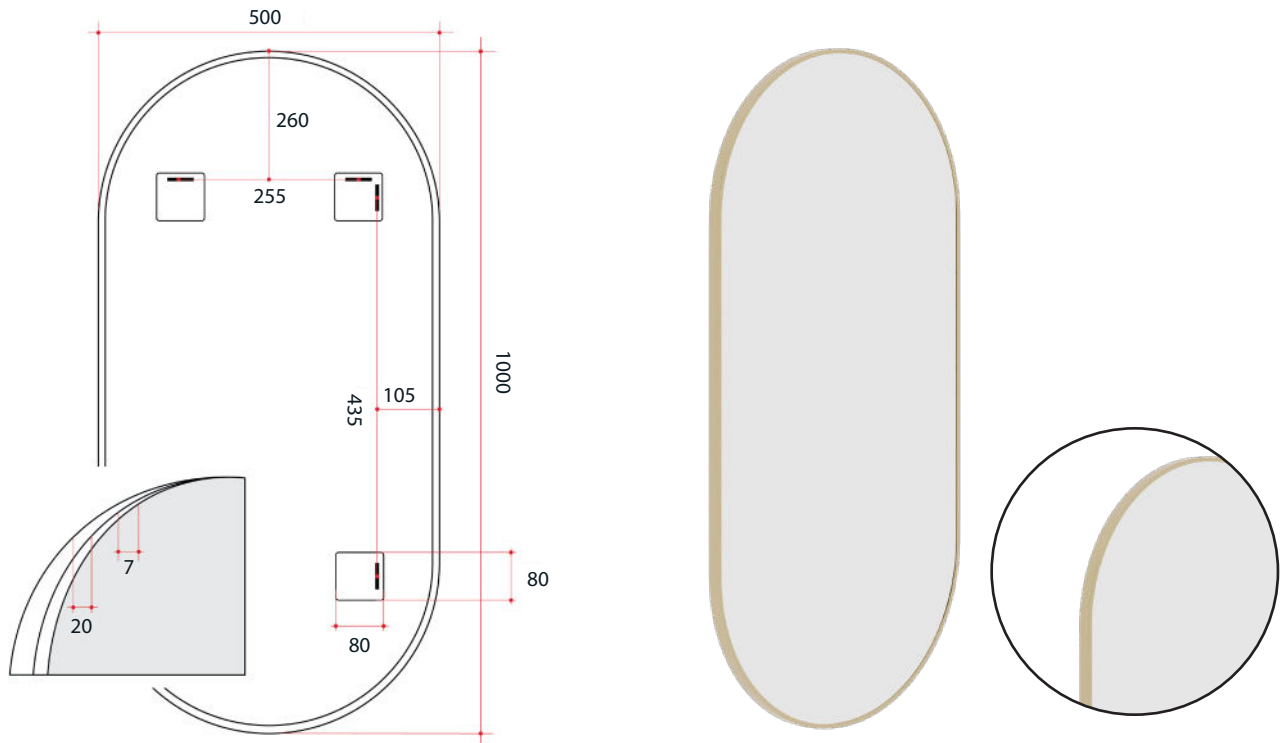

**Ablaze Havana Pill Framed Mirror**  
 Aluminum Pill Gold Framed Mirror with Demister

Note: All dimensions are in millimetres (mm)

Stock Code	Mirror Size (mm)	Shape	Output (w)	Finish
HP5010GD	500 x 1000 x 20	Pill	38	Gold

**Two years warranty**

**Safety backing film**

**Copper-free mirror**

**Portrait or landscape mounting**

**Hanger fixing method**

**Includes demister**

**Made in Europe**

**PLEASE NOTE:** This product includes a mirror and Thermomirror demister. These are supplied as separate parts and the demister will need to be adhered to the back of the mirror prior to installation of the mirror. For details on the demister, please see next page.

1300 368 631  
 sales@thermogroup.com.au  
 www.thermogroup.com.au

**Thermomirror Mirror Demister**  
Ultra-thin Demister Pad for use on Bathroom Mirrors

Stock Code	Size (mm)	Heat Output (W)	Voltage - Frequency
TM3545	350 x 450	38	220 - 240V 50Hz