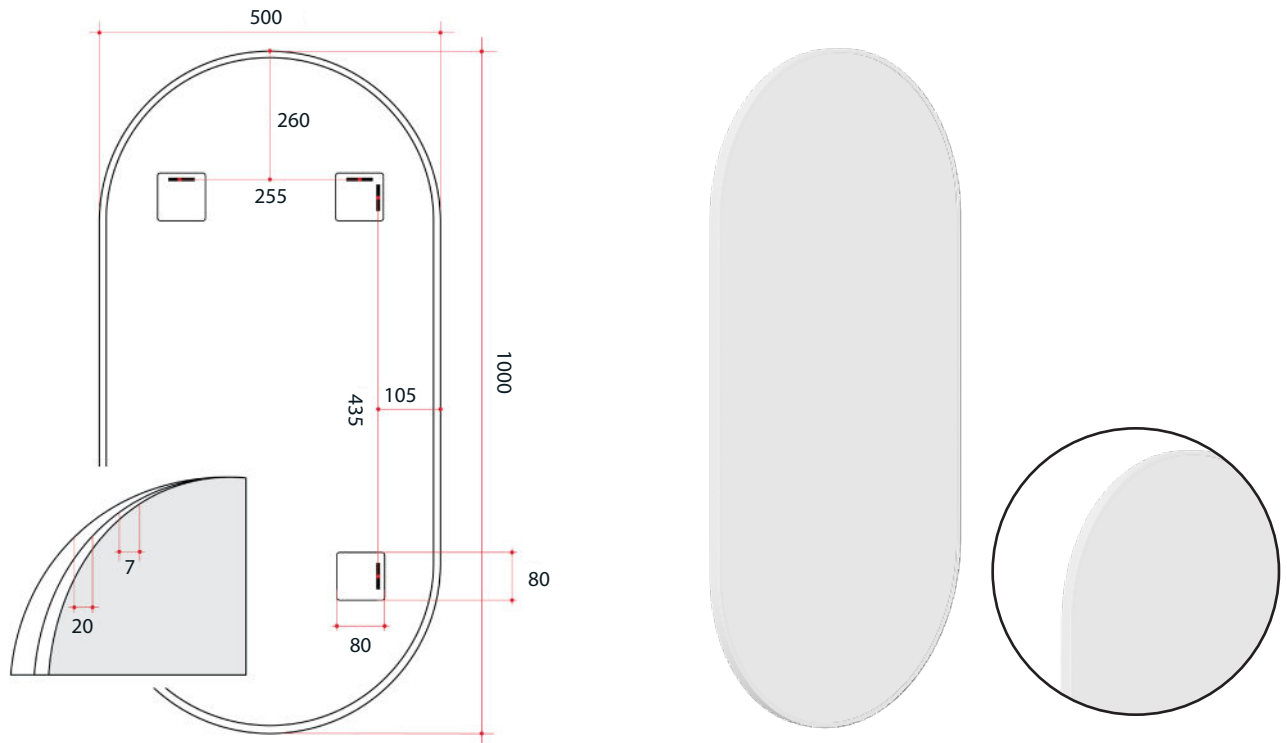

**Ablaze Havana Pill Framed Mirror**  
Aluminum Pill White Framed Mirror

Note: All dimensions are in millimetres (mm)

Stock Code	Mirror Size (mm)	Shape	Finish
HP5010W	500 x 1000 x 20	Pill	White

**Two years warranty**

**Safety backing film**

**Copper-free mirror**

**Portrait or landscape mounting**

**Hanger fixing method**

**Also available with a demister**

**Made in Europe**

**PLEASE NOTE:** Mirrors will need to be installed in accordance with the Installation Guide. Ablaze does not take responsibility for incorrect installation of these mirrors. Specifications are for information purposes only. Whilst every effort has been made to ensure the product specifications are accurate, due to continuing product development and improvement, the specifications are subject to change. Specifications can be used to rough in and for timber supports in the wall however, we recommend no holes are drilled without having the product on site or verifying the details with the manufacturer. Thermogroup cannot be held liable or responsible for errors due to updated specifications.