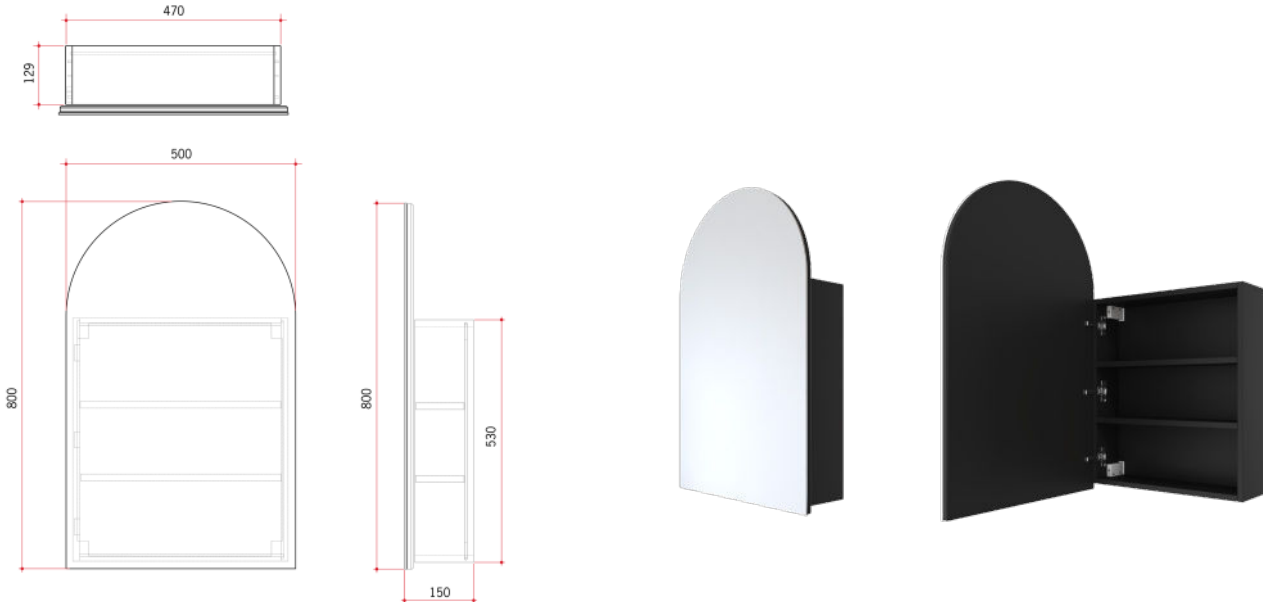

**Vienna Arch Mirror Cabinet**  
Black Painted MDF Single Door Arch Mirror Cabinet

Note: All dimensions are in millimetres (mm)

Stock Code	Mirror Size (mm)	Cabinet Size (mm)	Shape	Finish
VC5080B	500 x 800	470 x 530 x 129	Arch	Black

**Soft close hinges**

**Secure mounting bracket**

**Can be recessed into wall**

**Door hinges left hand side only**

**Two adjustable timber shelves**

**Two year warranty**

**PLEASE NOTE:** Mirrors will need to be installed in accordance with the Installation Guide. Ablaze does not take responsibility for incorrect installation of these mirrors. Specifications are for information purposes only. Whilst every effort has been made to ensure the product specifications are accurate, due to continuing product development and improvement, the specifications are subject to change. Specifications can be used to rough in and for timber supports in the wall however, we recommend no holes are drilled without having the product on site or verifying the details with the manufacturer. Thermogroup cannot be held liable or responsible for errors due to updated specifications.