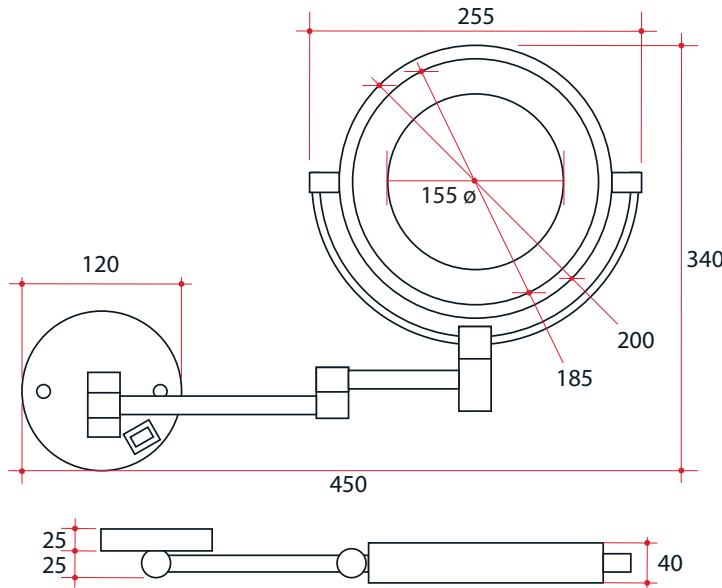

Ablaze Lit Magnifying Mirror

Note: All dimensions are in millimetres (mm)
 Maximum distance from wall - 320mm
 Depth from wall when folded - 50mm
 Total width when folded - 250mm

Stock Code	Mirror Size (mm)	Unit Size (mm)	Finish	Output (w)
L155CSMCB	155ø	W450 x H340	Matt Black	3

1 & 5x magnification

Cool LED lighting

ON/OFF switch on unit

Concealed wiring only

Safe for use in bathrooms

One year warranty

Double sided

PLEASE NOTE: Specifications are for information purposes only. Whilst every effort has been made to ensure the product specifications are accurate, due to continuing product development and improvement, the specifications are subject to change. Specifications can be used to rough in and for timber supports in the wall however, we recommend no holes are drilled without having the product on site or verifying the details with the manufacturer. Thermogroup cannot be held liable or responsible for errors due to updated specifications.