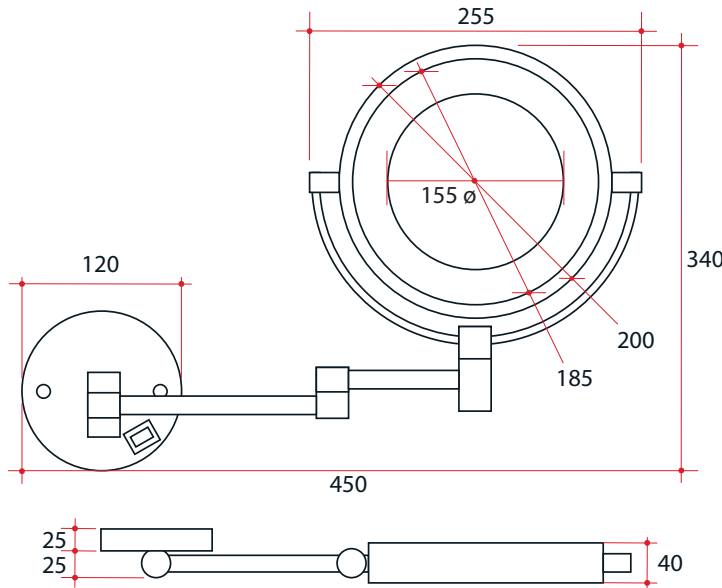

Ablaze Lit Magnifying Mirror

Note: All dimensions are in millimetres (mm)
 Maximum distance from wall - 320mm
 Depth from wall when folded - 50mm
 Total width when folded - 250mm

Stock Code	Mirror Size (mm)	Unit Size (mm)	Finish	Output (w)
L155CSMCBN	155ø	W450 x H340	Brushed Nickel	3

1 & 5x magnification

Cool LED lighting

ON/OFF switch on unit

Concealed wiring only

Safe for use in bathrooms

One year warranty

Double sided

PLEASE NOTE: Specifications are for information purposes only. Whilst every effort has been made to ensure the product specifications are accurate, due to continuing product development and improvement, the specifications are subject to change. Specifications can be used to rough in and for timber supports in the wall however, we recommend no holes are drilled without having the product on site or verifying the details with the manufacturer. Thermogroup cannot be held liable or responsible for errors due to updated specifications.