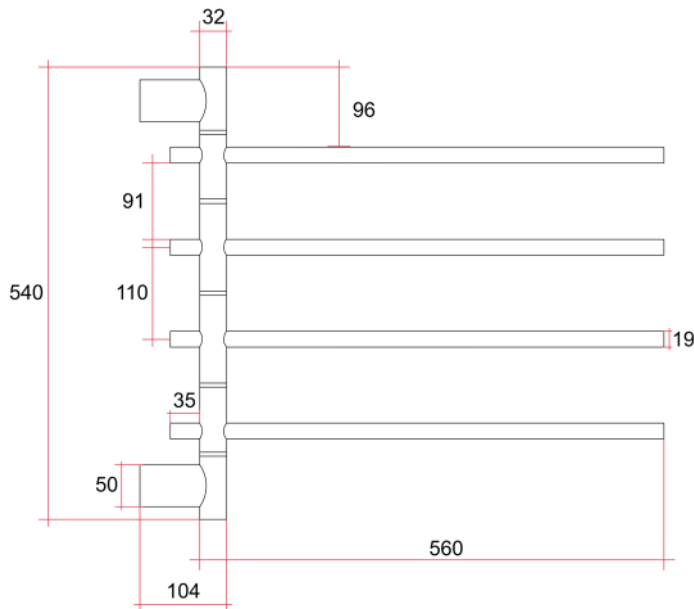

Thermorail Towel Rails

Non-Heated Towel Rails for use in bathrooms

Note: All dimensions are in millimeters (mm)

Stock Code	Finish	Size (mm)	No. of Bars
USV41	Polished Stainless Steel	W595 x H540 x D104mm	4

Ten year warranty

Quality stainless steel

Bars swivel independently

Horizontal & vertical bar size

PLEASE NOTE: Specifications are for information purposes only. Whilst every effort has been made to ensure the product specifications are accurate, due to continuing product development and improvement the specifications are subject to change. Specifications can be used to rough in and fit timber supports in the wall however we recommend no holes are drilled without having the product on site or verifying the details with the manufacturer. Thermogroup cannot be held liable or responsible for errors due to updated specifications.